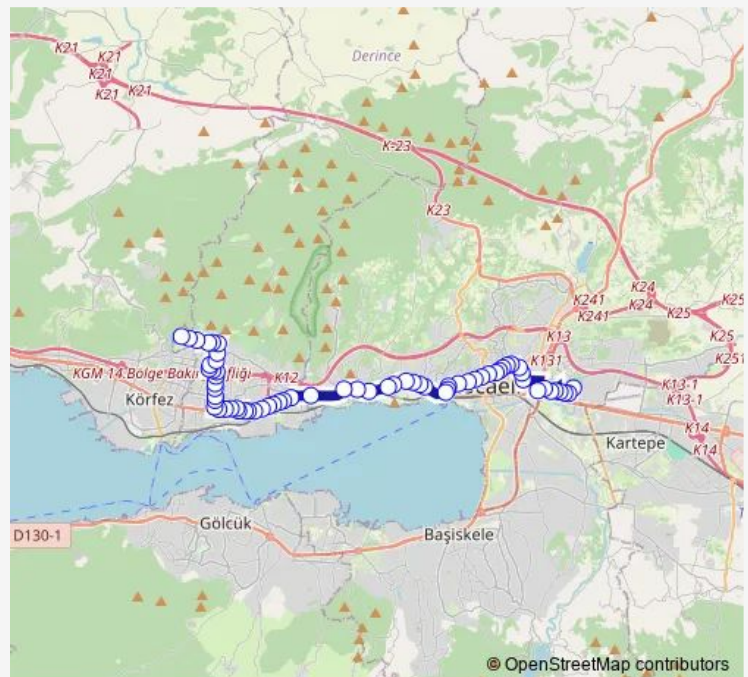

Friday 06:02-23:20

Saturday 06:05-23:20

Sunday 06:05-23:20

Route info

Direction: YENİKENT DEPOLAMA ALANI 1

Stops: 74

Trip Duration: 0 hour 43 min

121 — Sopali-Yahya Kaptan

BusMaps

Acil 1

SIRRI PAŞA

Levend

Altın

SIRRIPAŞA SAĞLIK OCAĞI 1

Derince Yeşil Camii

Fevzi Çakmak Caddesi 2