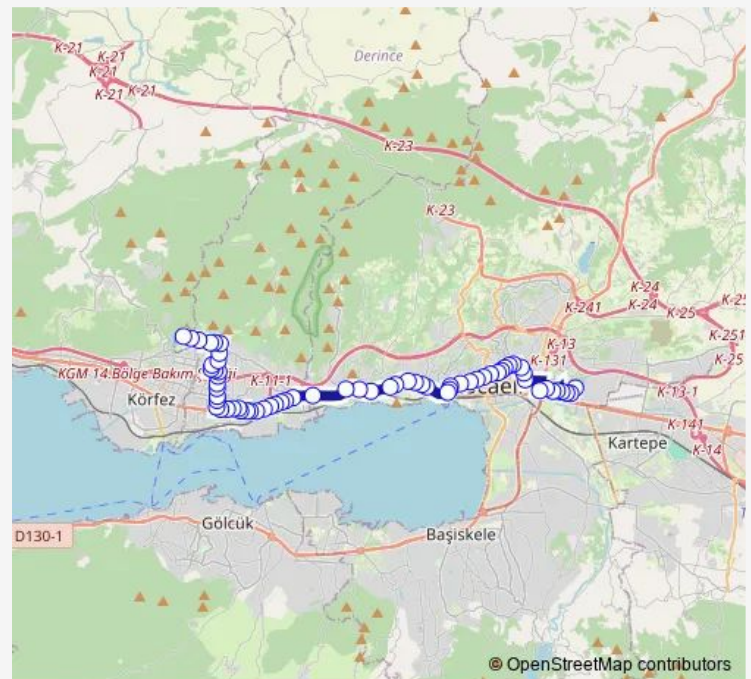

Thursday 06:02-23:20

Friday 06:02-23:20

Saturday 06:05-23:20

Sunday 06:05-23:20

Route info

Direction: Yenikent Depolama Alanı 1

Stops: 74

Trip Duration: 0 hour 43 min

121 — Sopali-Yahya Kaptan

BusMaps

Acil 1

Sirri Paşa

Levend

Altın

Sirripaşa Sağlık Ocağı 1

Derince Yeşil Camii