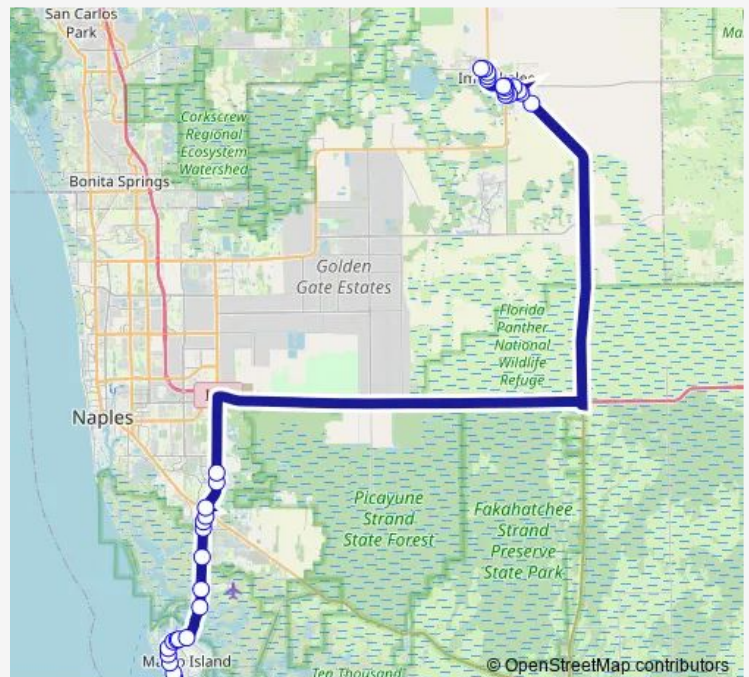

Isle of Capri

Mainsail Dr

Port Au Prince

Manatee Rd

Henderson Creek

Super Walmart

Us41

Veronawalk Blvd

Sabal Palm Rd

Farm Way

New Harvest Rd

Route schedule

951 and Winterberry — Lake Trafford

Monday 16:58

Tuesday 16:58

Wednesday 16:58

Thursday 16:58

Friday 16:58

Saturday 16:58

Sunday 16:58

Route info

Direction: 951 and Winterberry

Stops: 36

Trip Duration: 1 hour 42 min

## Route info

Direction: Lake Trafford

Stops: 32

Trip Duration: 1 hour 47 min

Marriott

Hilton Marco

Winterberry Dr

Sandpiper