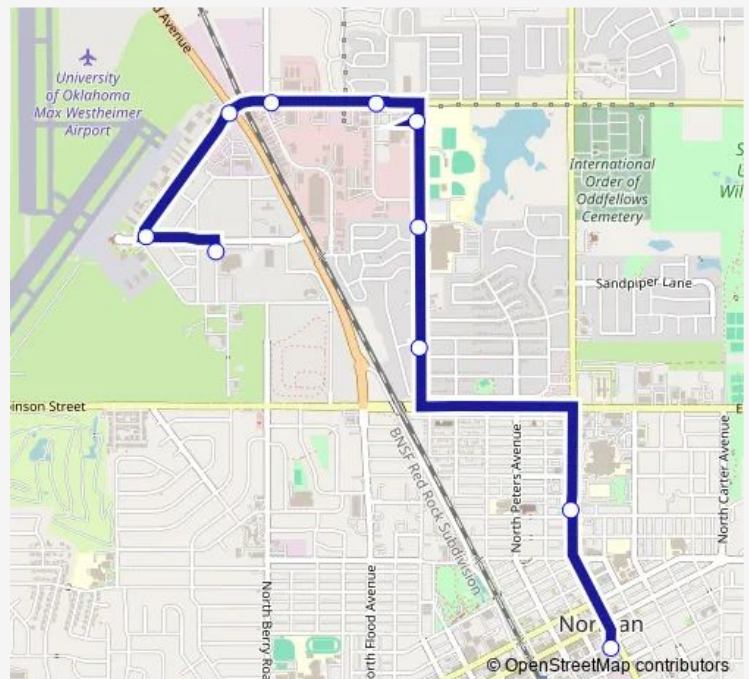

### Direction

Halley/Lexington - Ymca — Norman TC Bay E

10 stops

[Open route schedule](#)

Halley/Lexington - Ymca

Westheimer Terminal

Goddard/Flood

Rock Creek/Industrial Blvd

Rock Creek/Research Park

Stebbeman/Rock Creek

Stubbeman/Lexington - Norman North High School

Stubbeman/Ridge Rd

Porter ave @ Frank st

Norman TC Bay E

### Route schedule

Halley/Lexington - Ymca — Norman TC Bay E

Monday 07:11-21:11

Tuesday 07:11-21:11

Wednesday 07:11-21:11

Thursday 07:11-21:11

Friday 07:11-21:11

Saturday 10:11-18:11

### Route info

Direction: Halley/Lexington - Ymca

Stops: 10

Trip Duration: 0 hour 14 min

**Direction**

Norman TC Bay E — Halley/Lexington - Ymca

9 stops

[Open route schedule](#)