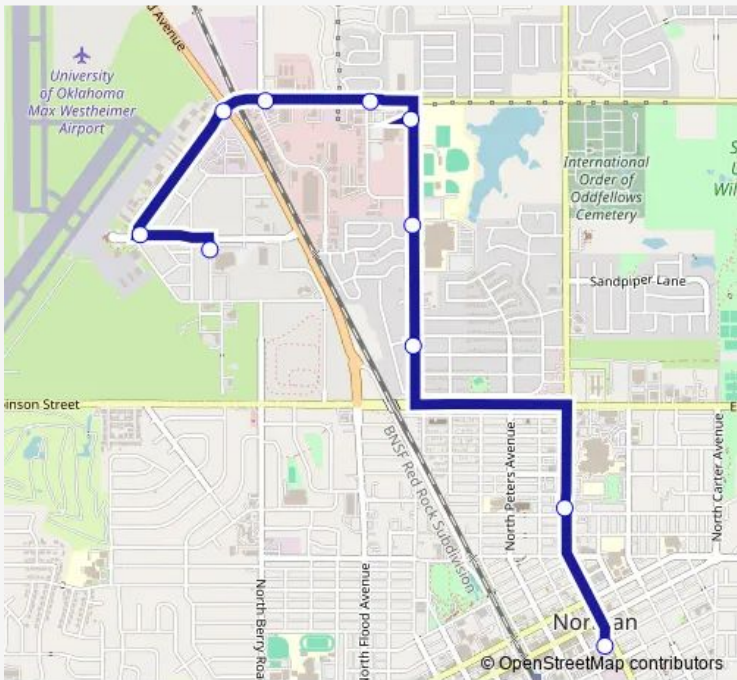

Bus 121 Westheimer Airport

[Go to website](#)

Direction
 Halley/Lexington - Ymca — Norman TC Bay E
 10 stops
[Open route schedule](#)

- Halley/Lexington - Ymca
- Westheimer Terminal
- Goddard/Flood
- Rock Creek/Industrial Blvd
- Rock Creek/Research Park
- Stebbeman/Rock Creek
- Stubbeman/Lexington - Norman North High School
- Stubbeman/Ridge Rd
- Porter ave @ Frank st
- Norman TC Bay E

Route schedule
 Halley/Lexington - Ymca — Norman TC Bay E

Monday	07:11-21:11
Tuesday	07:11-21:11
Wednesday	07:11-21:11
Thursday	07:11-21:11
Friday	07:11-21:11
Saturday	10:11-18:11
Sunday	—

Route info
 Direction: Halley/Lexington - Ymca
 Stops: 10
 Trip Duration: 0 hour 14 min

Direction

Norman TC Bay E — Halley/Lexington - Ymca

9 stops

[Open route schedule](#)

Norman TC Bay E

Norman Library

N Flood Ave/Acres St

Berry/Acres

Tuesday 07:01-21:01

Wednesday 07:01-21:01

Thursday 07:01-21:01

Friday 07:01-21:01

Saturday 10:01-18:01

Sunday —

Route info

Direction: Norman TC Bay E