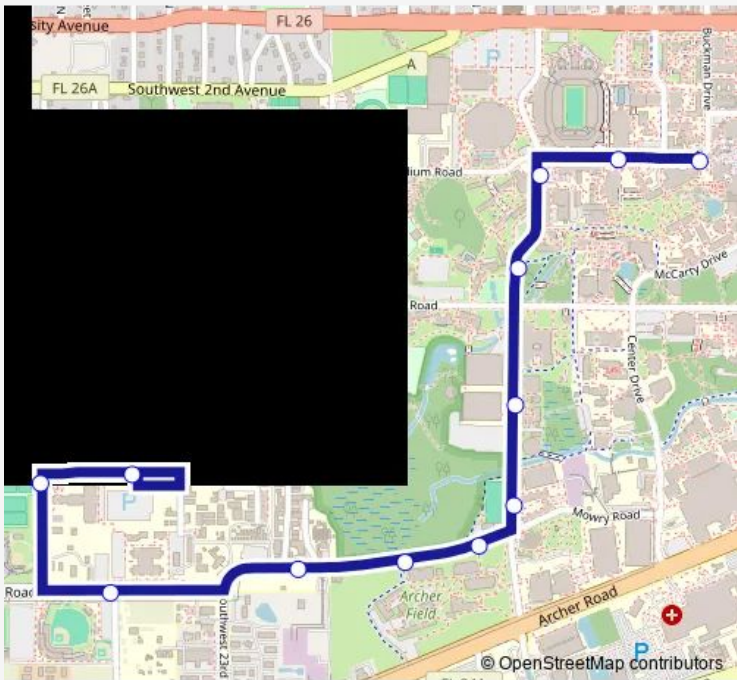

## Bus 121 Hub To Commuter Lot

[Go to website](#)

**Direction**  
 The Hub — Fifield Pnr  
 14 stops  
[Open route schedule](#)

- The Hub
- Turlington Hall
- Rawlings Hall
- Reitz Union
- UF Health
- Shands Visitor Parking
- Wilmot Gardens
- Cancer & Genetics Research Center
- Lake Alice Conservation Area
- Ifas Lab
- Fifield Hall
- Weed Science Building
- Microbiology/Cell Science Building
- Fifield Pnr

Route schedule  
 The Hub — Fifield Pnr

Monday	07:24-17:54
Tuesday	07:24-17:54
Wednesday	07:24-17:54
Thursday	07:24-17:54
Friday	07:24-17:54
Saturday	—
Sunday	—

Route info  
 Direction: The Hub  
 Stops: 14  
 Trip Duration: 0 hour 18 min

**Direction**

Fifield Pnr — The Hub

12 stops

[Open route schedule](#)

Fifield Pnr

Microbiology/Cell Science Building

Fifield Hall

Forestry Field Lab/Plant Growth

## Route schedule

Fifield Pnr — The Hub

Monday	07:15-18:15
Tuesday	07:15-18:15
Wednesday	07:15-18:15
Thursday	07:15-18:15
Friday	07:15-18:15
Saturday	—
Sunday	—