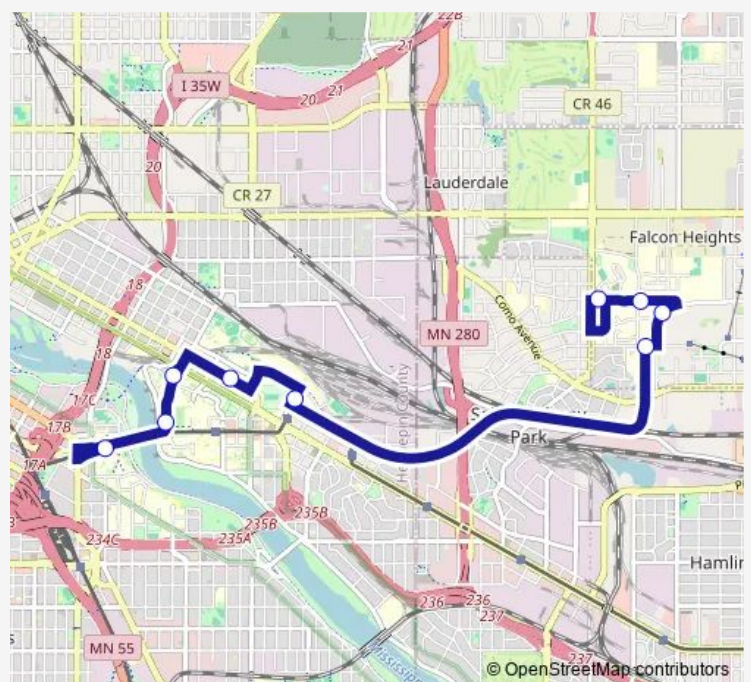

### Route schedule

Buford Ave & St Paul Student Center — Washington Ave & Blegen Hall

Monday 07:00-23:40

Tuesday 07:00-23:40

Wednesday 07:00-23:40

Thursday 07:00-02:00<sup>+1</sup>

Friday 07:00-02:00<sup>+1</sup>

Saturday 08:00-02:00<sup>+1</sup>

Sunday 08:00-24:00

### Route info

Direction: Buford Ave & St Paul Student Center

Stops: 9

Trip Duration: 0 hour 20 min

### Direction

Washington Ave & Blegen Hall — Buford Ave & St Paul Student Center

8 stops

[Open route schedule](#)

Washington Ave & Blegen Hall

Washington Ave & Coffman Union

Oak St SE & University Ave Se

Campus Transitway & 23rd Ave Se