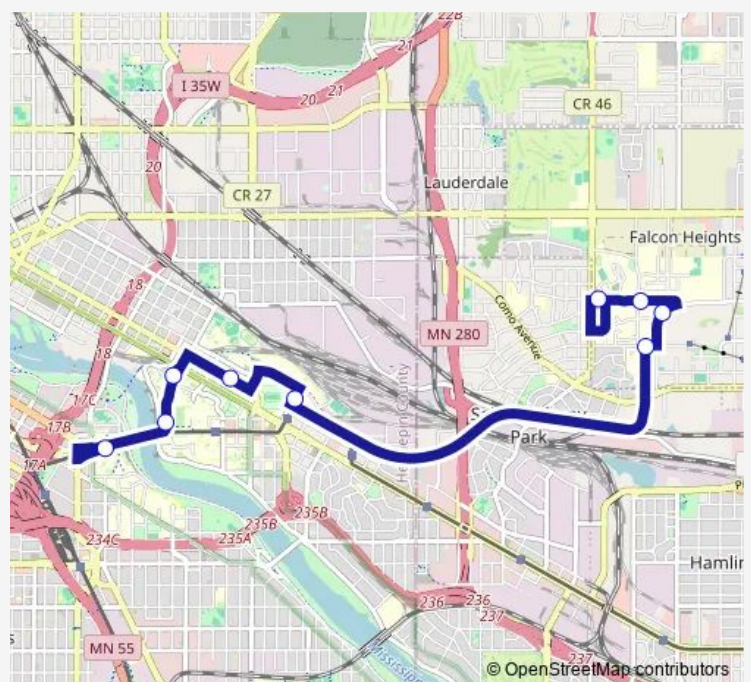

Randall Ave & Fairgrounds Lot

Transitway & Commonwealth Ave

23rd Ave SE & Transitway / 6th St SE

4th St SE & Ridder Arena

Pleasant St & Eddy Hall

Pleasant St SE & Scholars Walk

Washington Ave & Blegen Hall

Route schedule

Buford Ave & St Paul Student Center — Washington Ave & Blegen Hall

Monday 07:00-23:40

Tuesday 07:00-23:40

Wednesday 07:00-23:40

Thursday 07:00-02:00⁺¹

Friday 07:00-02:00⁺¹

Saturday 08:00-02:00⁺¹

Sunday 08:00-24:00

Route info

Direction: Buford Ave & St Paul Student Center

Stops: 9

Trip Duration: 0 hour 20 min

Direction

Washington Ave & Blegen Hall — Buford Ave & St Paul Student Center

8 stops

[Open route schedule](#)

Washington Ave & Blegen Hall

Washington Ave & Coffman Union

Oak St SE & University Ave SE

Campus Transitway & 23rd Ave SE

Transitway & Commonwealth Ave

Randall Ave & Fairgrounds Lot

Buford Ave & Gortner Ave