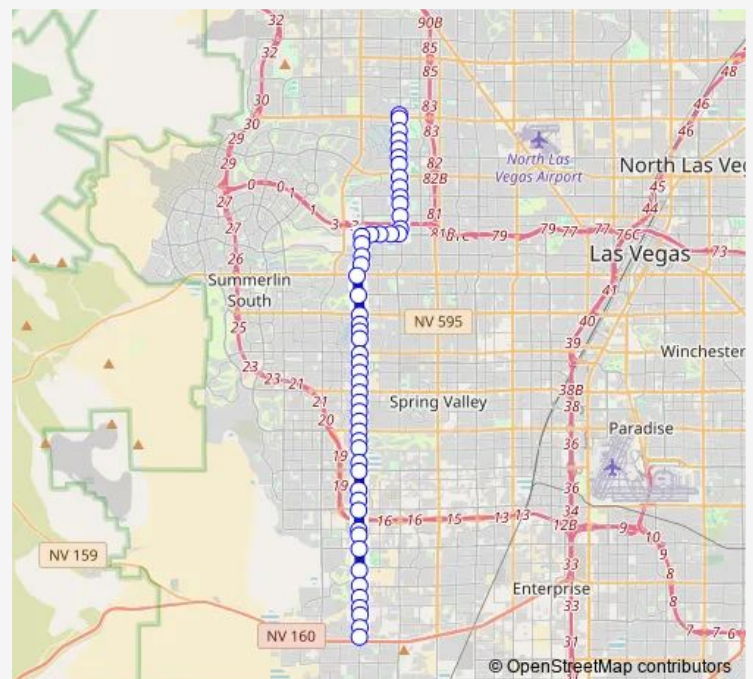

NB Durango after Sunset

NB Durango after Patrick

NB Durango after Oquendo

NB Durango after Russell

NB Durango before Hacienda

NB Durango after Hacienda

NB Durango after Reno

NB Durango after Tropicana

NB Durango after Peace

NB Durango after Rochelle

NB Durango after Flamingo

Route schedule

NB Durango after Blue Diamond — SB Buffalo before Cheyenne

Monday	04:27-00:54 ⁺¹
Tuesday	04:27-00:54 ⁺¹
Wednesday	04:27-00:54 ⁺¹
Thursday	04:27-00:54 ⁺¹
Friday	04:27-00:54 ⁺¹
Saturday	05:14-00:54 ⁺¹
Sunday	05:11-00:54 ⁺¹

Route info

Direction: NB Durango after Blue Diamond

Stops: 54

Trip Duration: 0 hour 58 min

121 — Durango/Buffalo

NB Durango after Twain

NB Durango after Spring Mountain

NB Durango after Desert Inn

NB Durango after Alta

NB Durango before Westcliff

Westcliff Transit Center

EB Westcliff after Durango

EB Westcliff before Charles Turk

EB Westcliff after Cimarron

EB Westcliff before Buffalo

NB Buffalo after Westcliff