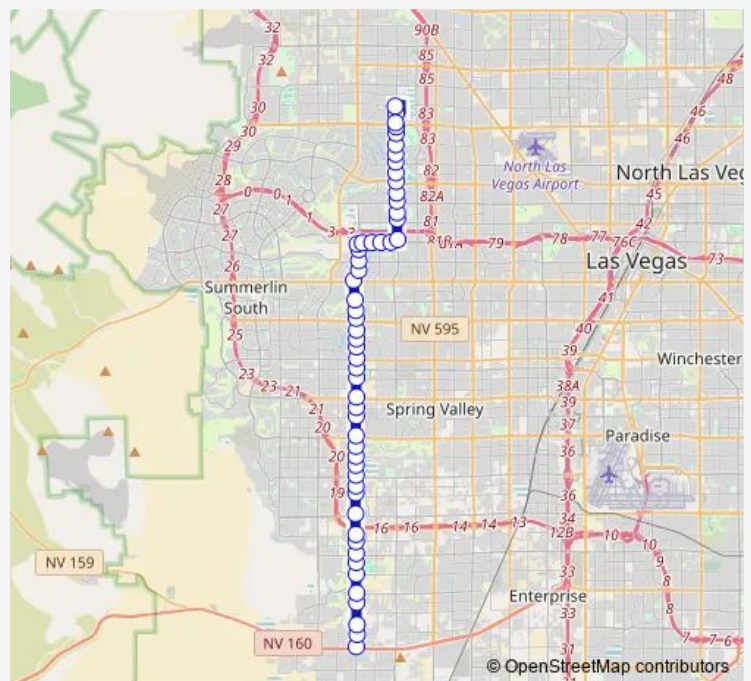

### Route schedule

NB Durango after Blue Diamond — SB Buffalo before Cheyenne

|           |                           |
|-----------|---------------------------|
| Monday    | 04:27-00:54 <sup>+1</sup> |
| Tuesday   | 04:27-00:54 <sup>+1</sup> |
| Wednesday | 04:27-00:54 <sup>+1</sup> |
| Thursday  | 04:27-00:54 <sup>+1</sup> |
| Friday    | 04:27-00:54 <sup>+1</sup> |
| Saturday  | 05:14-00:54 <sup>+1</sup> |
| Sunday    | 05:11-00:54 <sup>+1</sup> |

### Route info

Direction: NB Durango after Blue Diamond

Stops: 54

Trip Duration: 0 hour 56 min

121 — Durango/Buffalo

NB Durango after Twain

NB Durango after Spring Mountain

NB Durango after Desert Inn

NB Durango after Alta

NB Durango before Westcliff

Westcliff Transit Center

EB Westcliff after Durango

EB Westcliff before Charles Turk

EB Westcliff after Cimarron

EB Westcliff before Buffalo

NB Buffalo after Westcliff