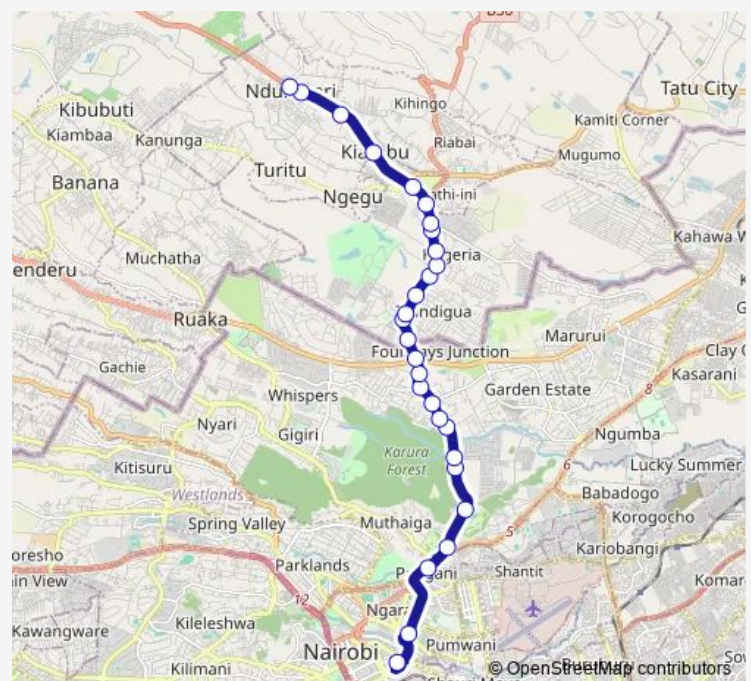

Githogoro/Kigwa

Runda Junction

Naivas Ciata Mall/Ridgeways Mall

Route schedule

Ndumberi — Otc

Monday 06:00

Tuesday 06:00

Wednesday 06:00

Thursday 06:00

Friday 06:00

Saturday 06:00

Sunday 06:00

Route info

Direction: Ndumberi

Stops: 31

Trip Duration: 0 hour 47 min