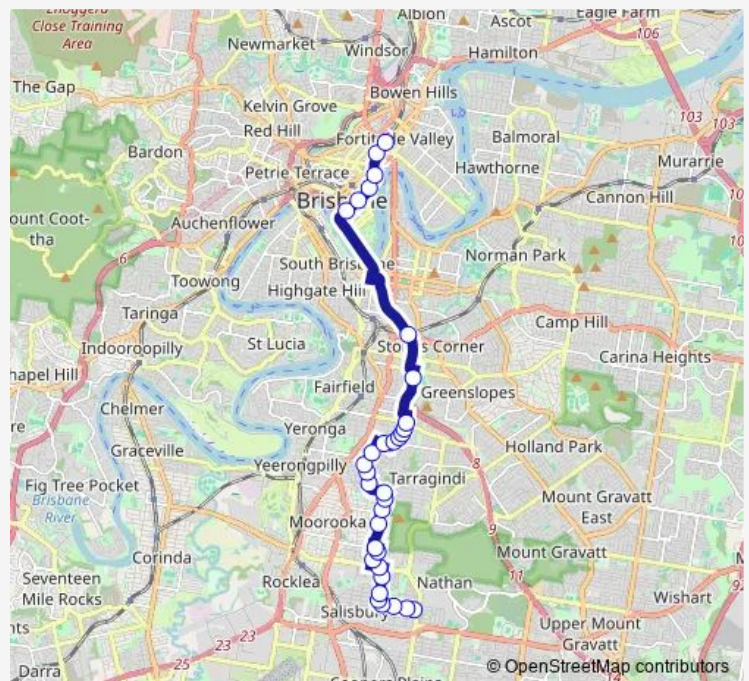

Route schedule

Henson Rd at Salisbury East, stop 50 — Wickham Street Stop 228 near Brunswick

Monday	06:55-08:05
Tuesday	06:55-08:05
Wednesday	06:55-08:05
Thursday	06:55-08:05
Friday	06:55-08:05
Saturday	—
Sunday	—

Route info

Direction: Henson Rd at Salisbury East, stop 50

Stops: 33

Trip Duration: 0 hour 46 min

121 — Salisbury - City/Valley **BusMaps**

Ekibin Rd at Ferndale Street, stop 32

Ekibin Rd at Rigby Street, stop 31a

Eagle St near Eagle Lane (Stop 63)

Queen Street Stop 66 near Adelaide St

Wickham Street Stop 227 near Gotha St

Wickham Street Stop 228 near Brunswick

Direction

Ann Street Stop 216 at Valley Island — Henson Rd at Salisbury East, stop 50

Thursday 16:30-17:40

Friday 16:30-17:40

Saturday —

Sunday —

Route info

Direction: Ann Street Stop 216 at Valley Island

Stops: 32

Trip Duration: 0 hour 49 min