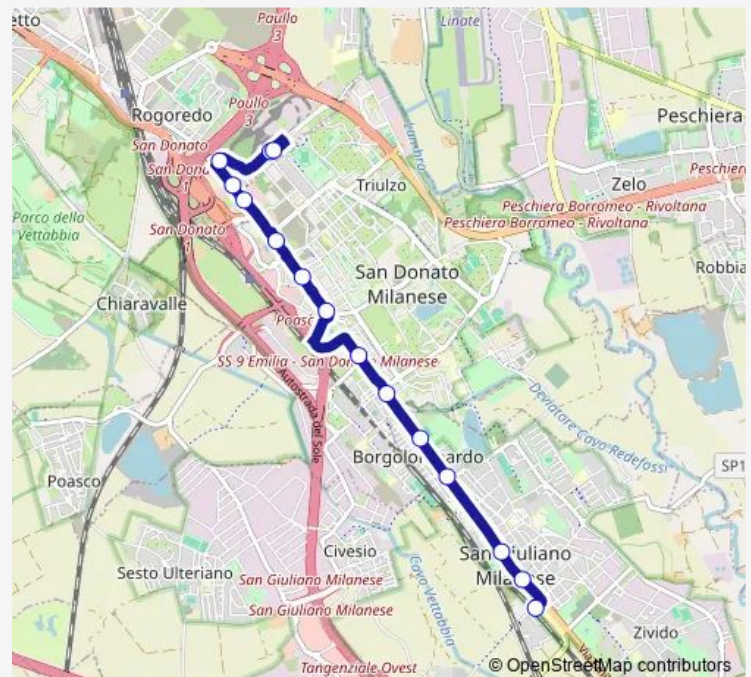

via rogoredo via marignano

via impastato via rogoredo

san donato m3

san donato m3

### Route schedule

s.giuliano stazione fs — san donato m3

Monday 05:25-22:35

Tuesday 05:25-22:35

Wednesday 05:25-22:35

Thursday 05:25-22:35

Friday 05:25-22:35

Saturday 05:25-22:35

### Route info

Direction: s.giuliano stazione fs

Stops: 15

Trip Duration: 0 hour 20 min

121 — stz s.donato m3 - s.giuliano m (stz f.s.)