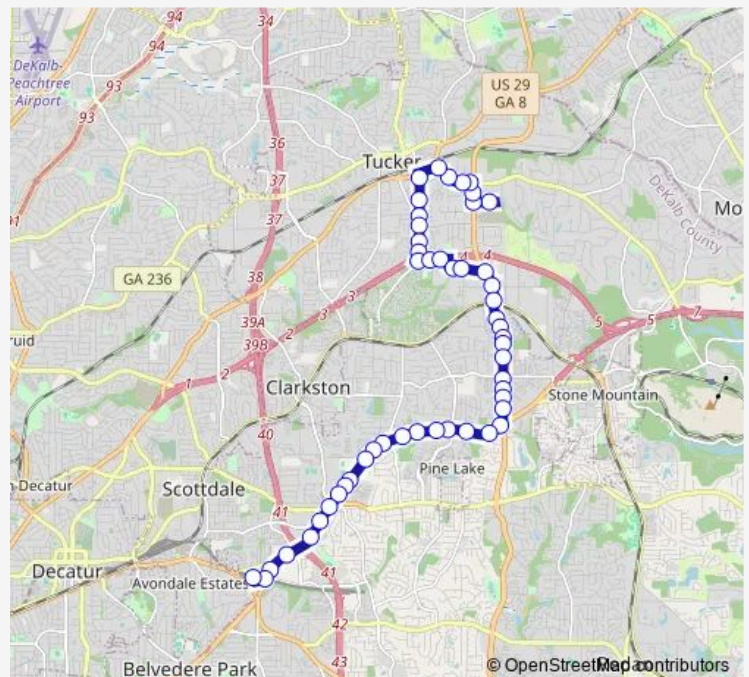

MEMORIAL DR @ 5723

Memorial DR @ Summit Creek Dr

Memorial DR @ Lauren Pkwy

N Hairston RD @ Anderson Rd

Route schedule

Kensington Station — GRANITE DR @ PATILLO FIELD

Monday 04:55-00:55⁺¹

Tuesday 04:55-00:55⁺¹

Wednesday 04:55-00:55⁺¹

Thursday 04:55-00:55⁺¹

Friday 04:55-00:55⁺¹

Saturday 05:35-23:35

Sunday 05:35-23:35

Route info

Direction: Kensington Station

Stops: 52

Trip Duration: 0 hour 42 min

121 — Memorial Drive / N Hairston Road

N Hairston RD @ Fellsridge Dr

N Hairston RD @ Fellsridge Ct

N Hairston RD @ OLD Highgate Entry

N Hairston RD @ Central Dr

N Hairston RD @ Summerview Dr

N Hairston RD @ Chatfield Dr

N Hairston RD @ Weatherly Dr

N Hairston RD @ Summit Lake Dr

N Hairston RD @ Stonegate IND Blvd

Mountain Industrial Blvd @ E Ponce DE Leon Ave

Mountain Industrial Blvd @ Lewis Rd