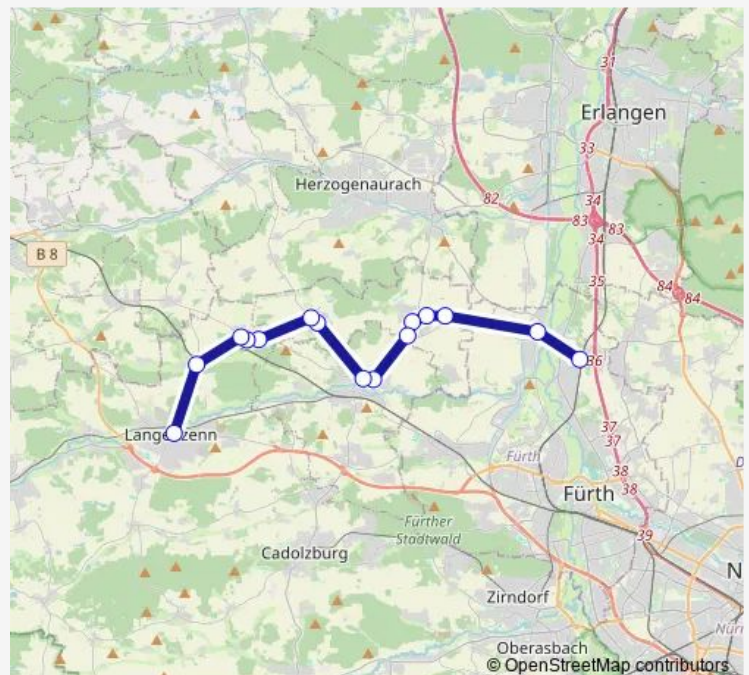

### Route schedule

Obermichelbach Kohlback — Langenzenn Realschule

Monday 07:12

Tuesday 07:12

Wednesday 07:12

Thursday 07:12

Friday 07:12

Saturday —

### Route info

Direction: Obermichelbach Kohlback

Stops: 11

Trip Duration: 0 hour 34 min

121

## Route info

Direction: Vach

Stops: 15

Trip Duration: 0 hour 38 min