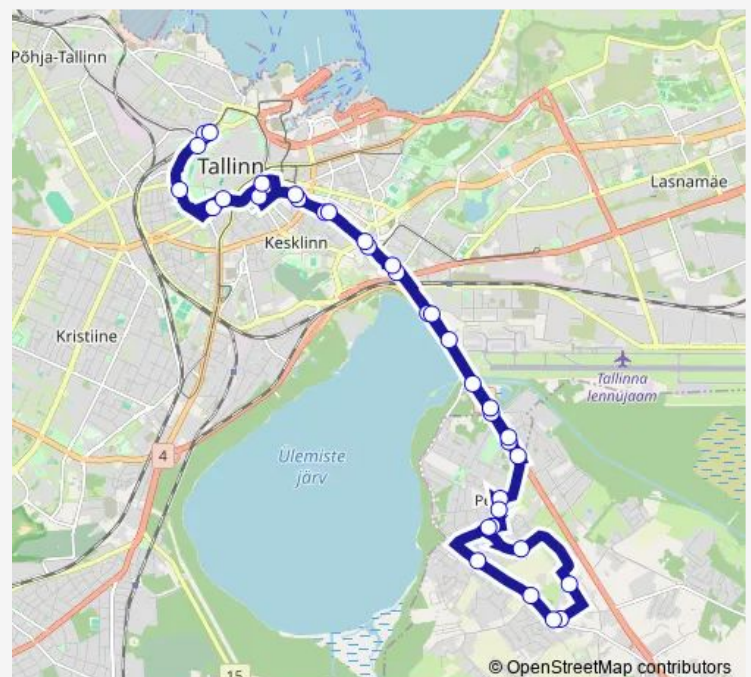

### Route schedule

Balti jaam 3 (train station) — Balti jaam (train station)

Monday 05:58-22:43

Tuesday 05:58-22:43

Wednesday 05:58-22:43

Thursday 05:58-22:43

Friday 05:58-22:43

Saturday 06:45-21:55

### Route info

Direction: Balti jaam 3 (train station)

Stops: 35

Trip Duration: 1 hour 8 min

Peetri kool

Mõigu

Kanali tee

Lennujaam (airport)