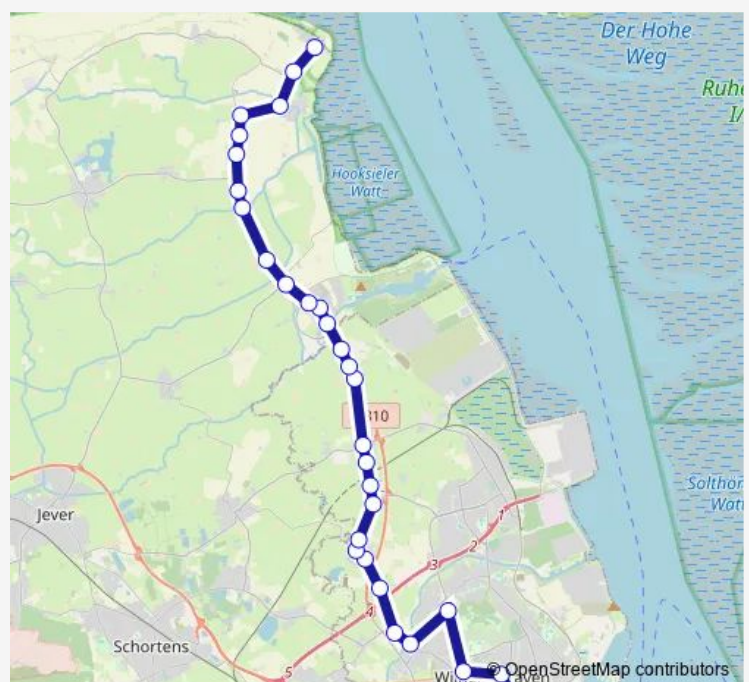

Sengwarden Schule

## Route schedule

Wilhelmshaven Schulen Mühlenweg — Sengwarden Schule

Monday 13:16-15:16

Tuesday 13:16-15:16

Wednesday 13:16-15:16

Thursday 13:16-15:16

Friday 13:16-15:16

Saturday —

## Route info

Direction: Wilhelmshaven Schulen Mühlenweg

Stops: 13

Trip Duration: 0 hour 26 min