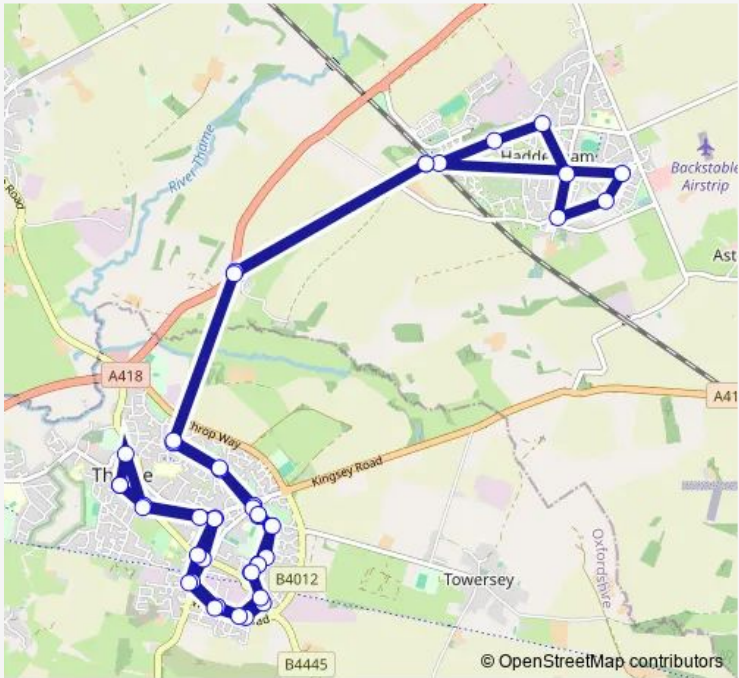

Bus 121 Thame Town Centre - Haddenham (circular service)

[Go to website](#)

Direction
 Town Hall — Town Hall
 44 stops
[Open route schedule](#)

- Town Hall
- Upper High Street
- Kings Road
- Croft Road
- Thame Park Road
- Esingdon Drive
- Warren Mead
- Garden City
- Cotmore Gardens
- Cotmore Close
- Towersey Drive South
- Towersey Drive North
- Lord Williams Lower School
- Towersey Road
- Cromwell Ave East HAR
- Cromwell Ave West HAR
- Scotsgrove
- Railway Station
- Station Bridge
- Briden's Way
- Fort End

Route schedule
 Town Hall — Town Hall

Monday	06:50-18:22
Tuesday	06:50-18:22
Wednesday	06:50-18:22
Thursday	06:50-18:22
Friday	06:50-18:22
Saturday	08:00-18:22
Sunday	—

Route info
 Direction: Town Hall
 Stops: 44
 Trip Duration: 0 hour 48 min

121 — Thame Town Centre - Haddenham (circular service) **BusMaps**

Willis Road

Church End

Thompson Mews

Barn Owl Lane

Railway Station

Scotsgrove

Cromwell Ave West HAR

Cromwell Ave East HAR

Towersey Road

Lord Williams Lower School

Towersey Drive North

Cotmore Close

Cotmore Gardens

Garden City

Warren Mead