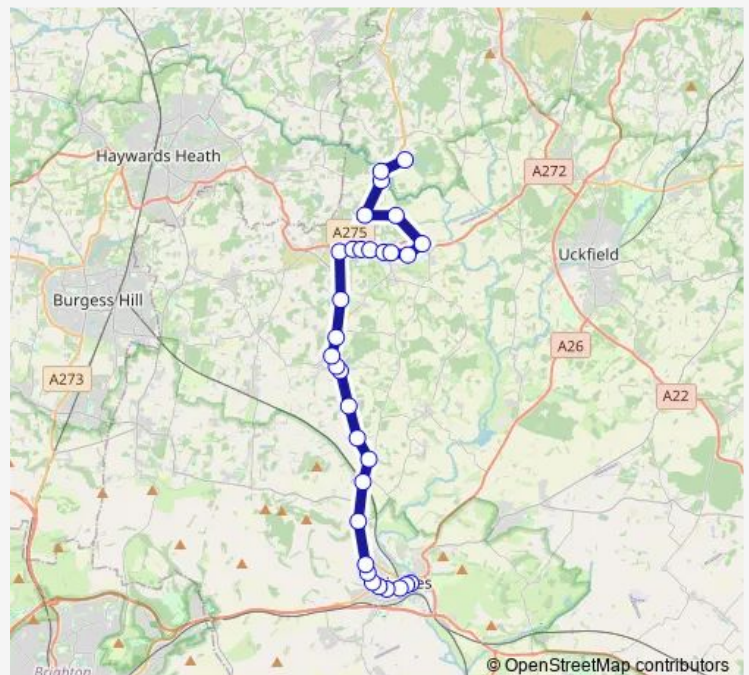

### Route schedule

School Hill Bottom — Sheffield Park Gardens

Monday 06:50-18:55

Tuesday 06:50-18:55

Wednesday 06:50-18:55

Thursday 06:50-18:55

Friday 06:50-18:55

Saturday 07:45-16:05

### Route info

Direction: School Hill Bottom

Stops: 31

Trip Duration: 0 hour 37 min

121 — Lewes - Newick

Lower Station Road

Jackies Lane

Allington Road