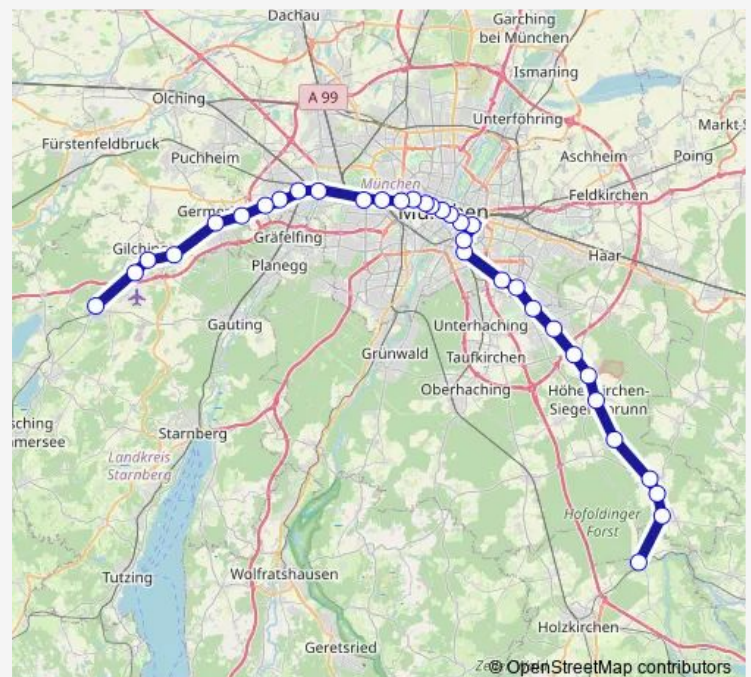

Saturday —

Sunday —

Route info

Direction: Giesing

Stops: 11

Trip Duration: 0 hour 34 min

■ S5

BusMaps

Direction

Weßling — Kreuzstraße

34 stops

[Open route schedule](#)

Weßling

Neugilching

Gilching-Argelsried

Geisenbrunn