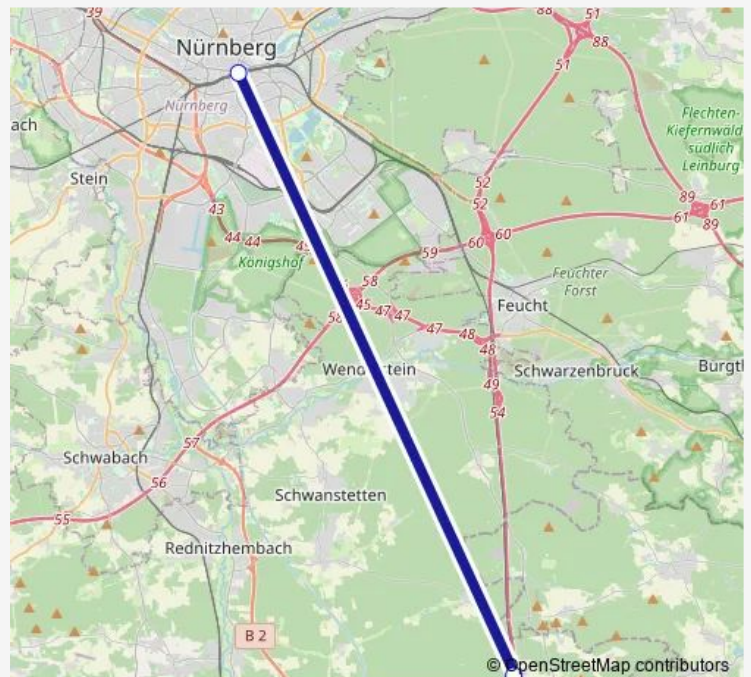

### Direction

Allersberg (Rothsee) — Nürnberg Hbf

2 stops

[Open route schedule](#)

Allersberg (Rothsee)

Nürnberg Hbf

### Route schedule

Allersberg (Rothsee) — Nürnberg Hbf

Monday	06:03
Tuesday	06:03
Wednesday	06:03
Thursday	06:03
Friday	06:03
Saturday	—
Sunday	—

### Route info

Direction: Allersberg (Rothsee)

Stops: 2

Trip Duration: 0 hour 14 min

■ S5

**Direction**

Allersberg (Rothsee) — Nürnberg Hbf

2 stops

[Open route schedule](#)

Allersberg (Rothsee)

Nürnberg Hbf