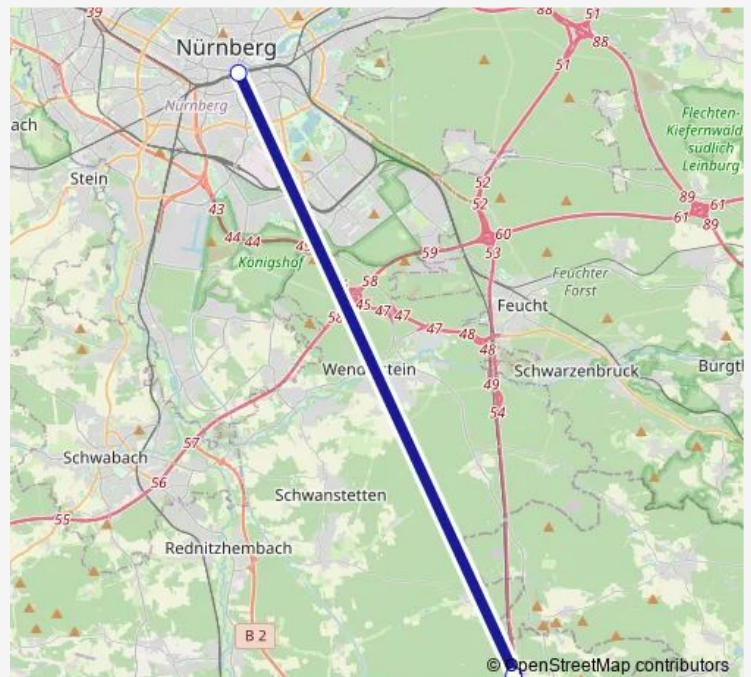

Suburban Railway S5

[Go to website](#)

Direction

Allersberg (Rothsee) — Nürnberg Hbf

2 stops

[Open route schedule](#)

Allersberg (Rothsee)

Nürnberg Hbf

Route schedule

Allersberg (Rothsee) — Nürnberg Hbf

Monday	06:03
Tuesday	06:03
Wednesday	06:03
Thursday	06:03
Friday	06:03
Saturday	—
Sunday	—

Route info

Direction: Allersberg (Rothsee)

Stops: 2

Trip Duration: 0 hour 14 min

■ S5

BusMaps

Direction

Allersberg (Rothsee) — Nürnberg Hbf

2 stops

[Open route schedule](#)

Allersberg (Rothsee)

Nürnberg Hbf

Stops: 2

Trip Duration: 0 hour 13 min

Direction

Nürnberg Hbf — Allersberg (Rothsee)

2 stops

[Open route schedule](#)

Nürnberg Hbf

Allersberg (Rothsee)