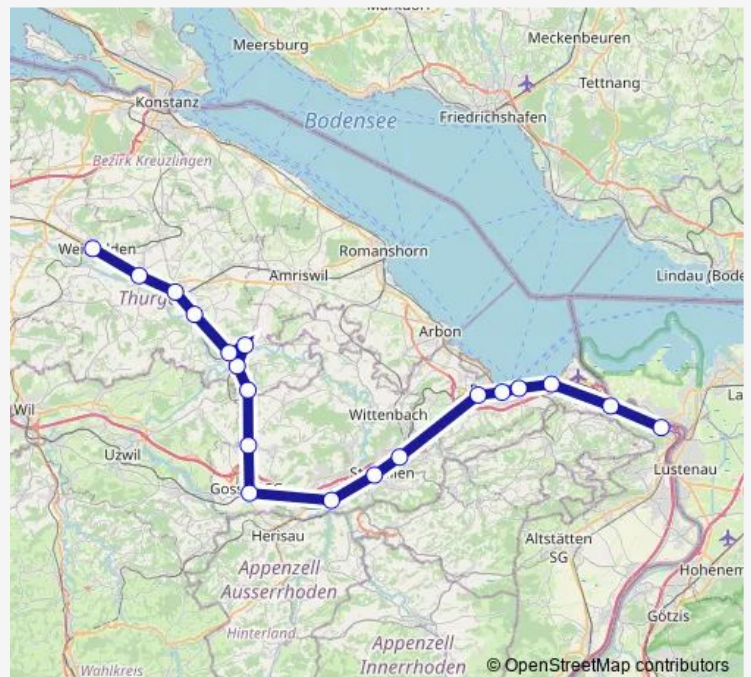

### Direction

St. Margrethen Sg — Weinfelden

19 stops

[Open route schedule](#)

St. Margrethen Sg

Rheineck

Staad Sg

Rorschach

Bischofszell Stadt

Sitterdorf

Bischofszell Nord

Kradolf

Sulgen

Bürglen Tg

Weinfelden

### Route schedule

St. Margrethen Sg — Weinfelden

Monday —

Tuesday —

Wednesday —

Thursday —

Friday —

Saturday 22:32

### Route info

Direction: St. Margrethen Sg

Stops: 19

Trip Duration: 1 hour 24 min

S5 Rail time schedules and route maps are available in an offline PDF at [busmaps.com](https://busmaps.com). Use the [busmaps.com](https://busmaps.com) website to see live bus times, train schedule or subway schedule, and step-by-step directions for all public transit in Hohentannen