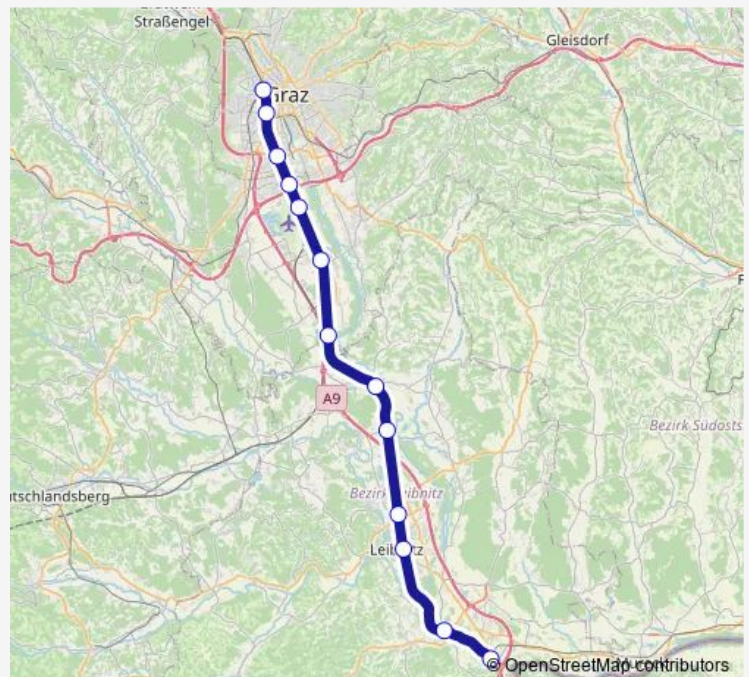

Thursday 10:05

Friday 10:05

Saturday —

Sunday —

Route info

Direction: Graz Hbf 5

Stops: 13

Trip Duration: 1 hour 2 min