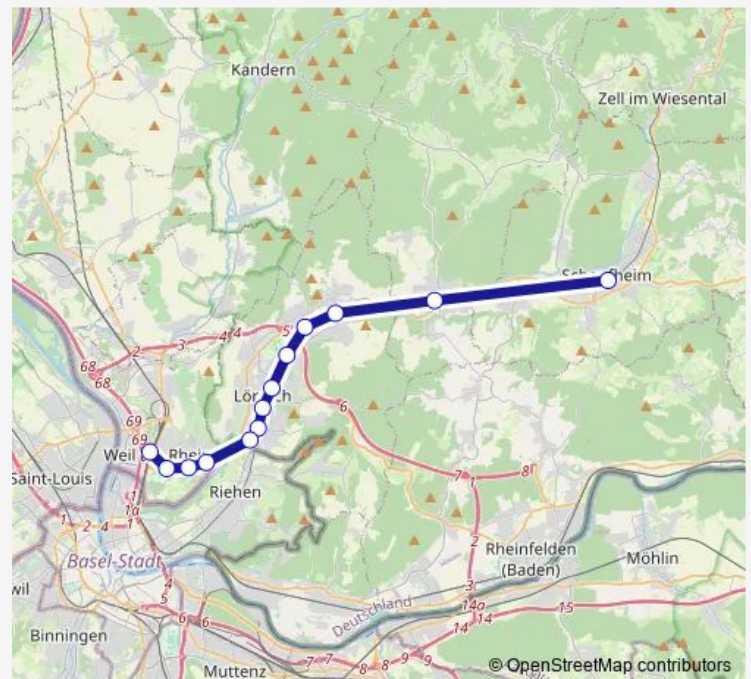

Schopfheim

Route schedule

Weil am Rhein — Schopfheim

Monday	06:32
Tuesday	06:32
Wednesday	06:32
Thursday	06:32
Friday	06:32
Saturday	06:32
Sunday	—

Route info

Direction: Weil am Rhein

Stops: 13

Trip Duration: 0 hour 26 min

Direction

Schopfheim — Weil am Rhein

13 stops

[Open route schedule](#)

Schopfheim

Steinen (D)

Lörrach Brombach/Hauingen

Lörrach Haagen/Messe

Saturday —

Sunday —

Route info

Direction: Schopfheim

Stops: 13

Trip Duration: 0 hour 26 min

Direction

Weil am Rhein — Schopfheim

Route info

Direction: Weil am Rhein

Stops: 13

Trip Duration: 0 hour 26 min

S5 Rail time schedules and route maps are available in an offline PDF at busmaps.com. Use the busmaps.com website to see live bus times, train schedule or subway schedule, and step-by-step directions for all public transit in Loerrach