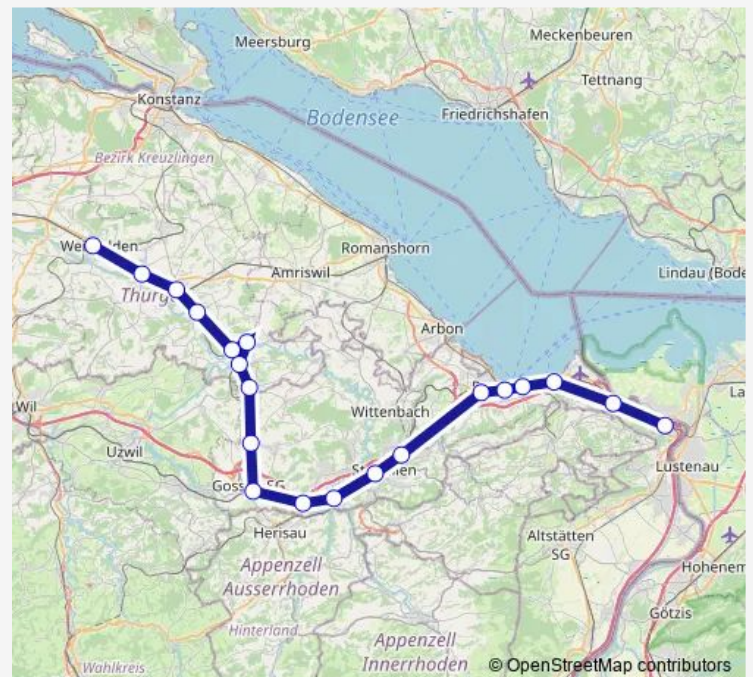

### Route schedule

Weinfelden — St. Margrethen Sg

Monday 05:05-21:05

Tuesday 06:05-21:05

Wednesday 06:05-21:05

Thursday 06:05-21:05

Friday —

Saturday —

### Route info

Direction: Weinfelden

Stops: 20

Trip Duration: 1 hour 21 min

■ S5

BusMaps