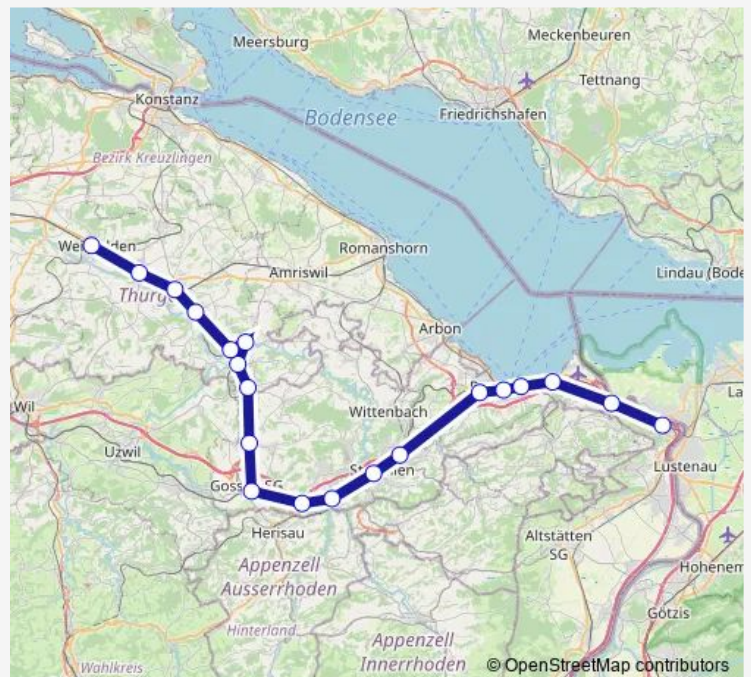

Weinfelden — Rorschach

Monday	—
Tuesday	22:05
Wednesday	—
Thursday	—
Friday	—
Saturday	22:05
Sunday	22:05

Route info

Direction: Weinfelden

Stops: 17

Trip Duration: 1 hour 6 min

■ S5

Direction