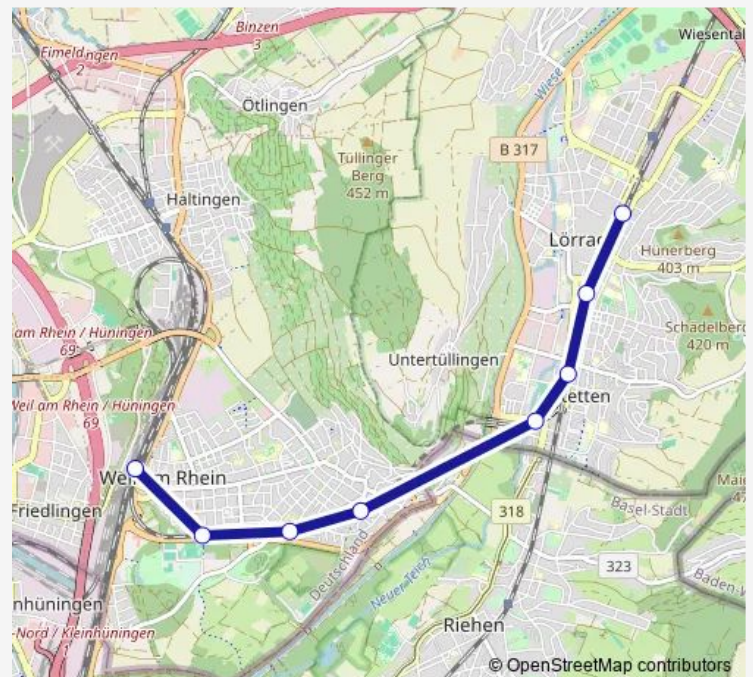

### Direction

Lörrach Hbf — Weil am Rhein

4 stops

[Open route schedule](#)

Lörrach Hbf

Lörrach Museum/Burghof

Lörrach-Stetten

Weil am Rhein

### Route info

Direction: Lörrach Hbf

Stops: 4

Trip Duration: 0 hour 7 min

## Route info

Direction: Weil am Rhein

Stops: 8

Trip Duration: 0 hour 10 min