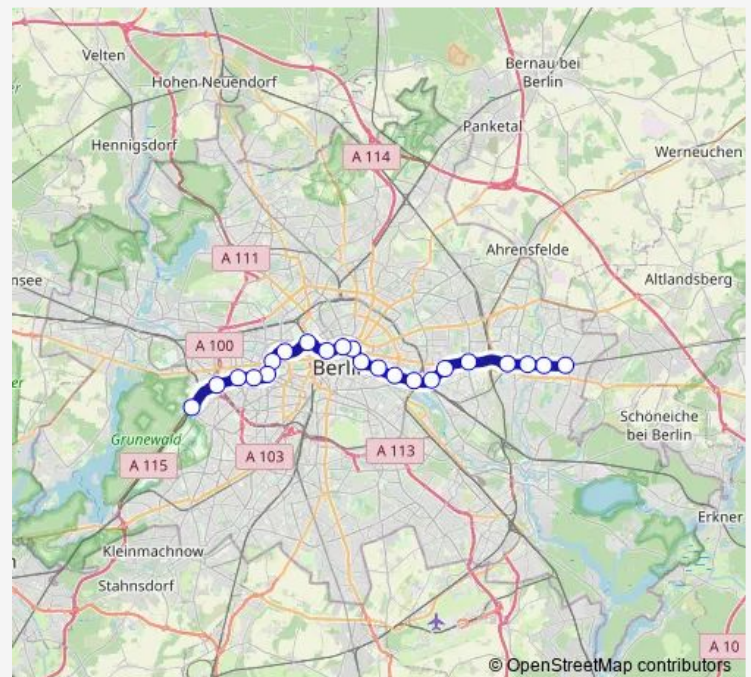

### Direction

undefined — undefined

0 stops

[Open route schedule](#)

### Route schedule

undefined — undefined

Monday 21:49-23:09

Tuesday 21:49-23:09

Wednesday 21:49-23:09

Thursday 21:49-23:09

Friday 21:49-23:09

Saturday 21:49-23:09

### Route info

Direction:

Stops: 0

Trip Duration: – min

■ S5