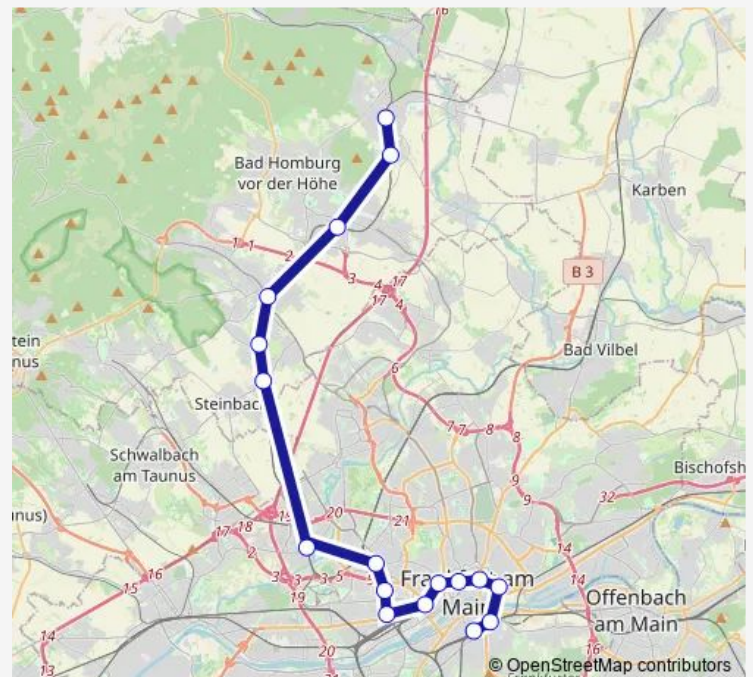

Frankfurt (Main) Südbahnhof

Route schedule

Friedrichsdorf Bahnhof — Frankfurt (Main) Südbahnhof

Monday 00:28-00:04⁺¹

Tuesday 00:28-00:04⁺¹

Wednesday 00:28-00:04⁺¹

Thursday 00:28-00:04⁺¹

Friday 00:28-00:16⁺¹

Saturday 00:28-00:16⁺¹

Sunday 00:28-00:16⁺¹

Route info

Direction: Friedrichsdorf Bahnhof

Stops: 17

Trip Duration: 0 hour 39 min

■ S5

Direction

Frankfurt (Main) Südbahnhof — Friedrichsdorf Bahnhof

17 stops

[Open route schedule](#)

Frankfurt (Main) Südbahnhof

Frankfurt (Main) Lokalbahnhof

Frankfurt (Main) Ostendstraße

Frankfurt (Main) Konstablerwache