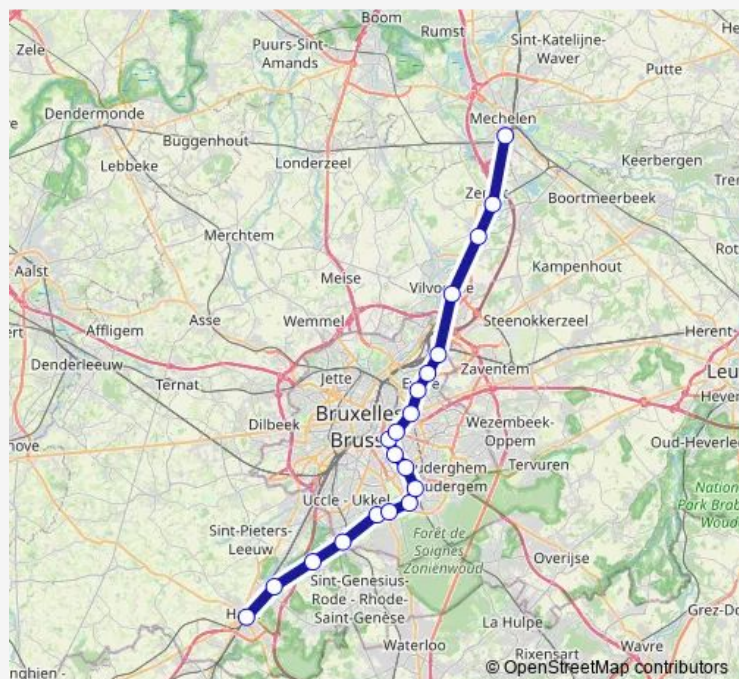

Rail S5 Hal - Malines

[Go to website](#)

Direction

Malines — Hal

20 stops

[Open route schedule](#)

Malines

Weerde

Friday 05:35-22:06

Saturday 07:54-21:12

Sunday 07:54-21:12

Route info

Direction: Malines

Stops: 20

Trip Duration: 1 hour 30 min

S5 — Hal - Malines

BusMaps

Direction

Hal — Malines

20 stops

[Open route schedule](#)

Hal
Huizingen
Beersel
Moensberg
Saint-Job
Vivier D'Oie
Boondael
Arcades
Etterbeek
Gerموir
Bruxelles-Luxembourg
Bruxelles-Schuman
Meiser
Evere
Bordet
Haren
Vilvorde
Epepegem
Weerde
Malines

Route schedule

Hal — Malines

Monday	05:14-22:15
Tuesday	05:14-22:15
Wednesday	05:14-22:15
Thursday	05:14-22:15
Friday	05:14-22:15
Saturday	07:41-20:51
Sunday	07:41-20:51

Route info

Direction: Hal

Stops: 20