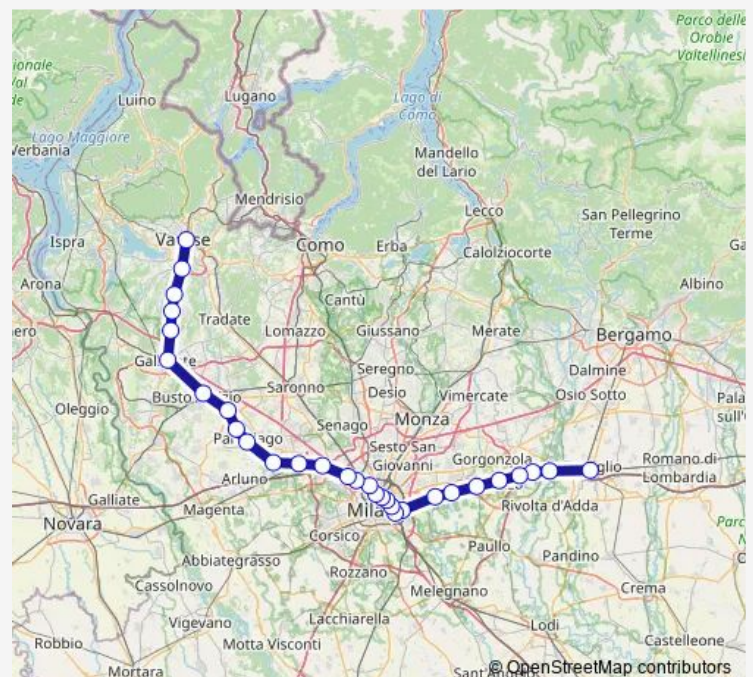

Rho

Vanzago Pogliano

Parabiago

Route schedule

Treviglio — Varese

Monday 05:53-23:10

Tuesday 05:53-23:10

Wednesday 05:53-23:10

Thursday 05:53-23:10

Friday 05:53-23:10

Saturday 05:53-23:10

Sunday 05:53-23:10

Route info

Direction: Treviglio

Stops: 30

Trip Duration: 2 hour 13 min

S5 — Varese-Milano Passante-Treviglio

Canegrate

Legnano

Busto Arsizio

Gallarate

Cavaria Oggiona Inverigo

Albizzate Solbiate Arno

Castronno

Gazzada Schianno Morazzone

Varese

Direction

Varese — Milano Porta Garibaldi

16 stops

[Open route schedule](#)

Varese

Gazzada Schianno Morazzone