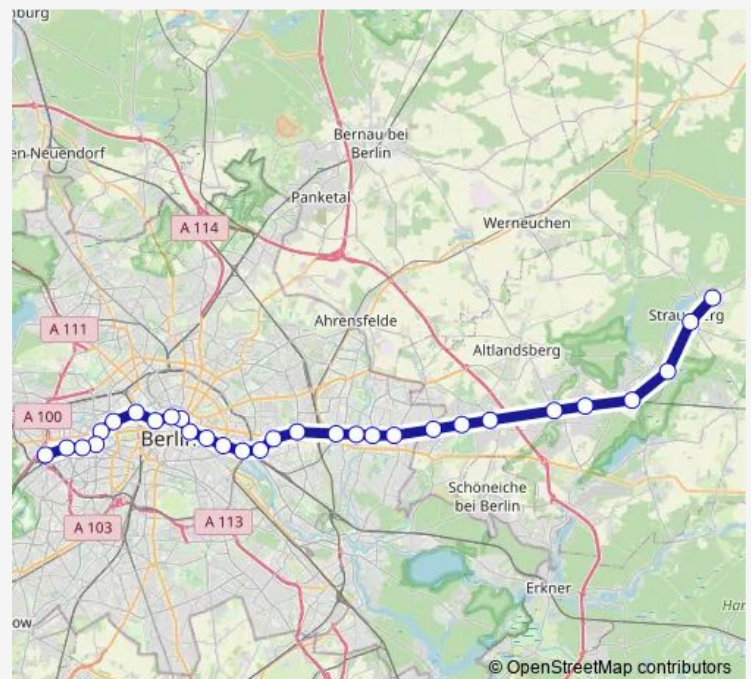

### Route schedule

S Mahlsdorf Bhf — S Grunewald

Monday 20:11

Tuesday 16:11

Wednesday 20:11-20:31

Thursday 20:31

Friday 20:11

Saturday 20:11

### Route info

Direction: S Mahlsdorf Bhf

Stops: 22

Trip Duration: 0 hour 49 min

■ S5

BusMaps