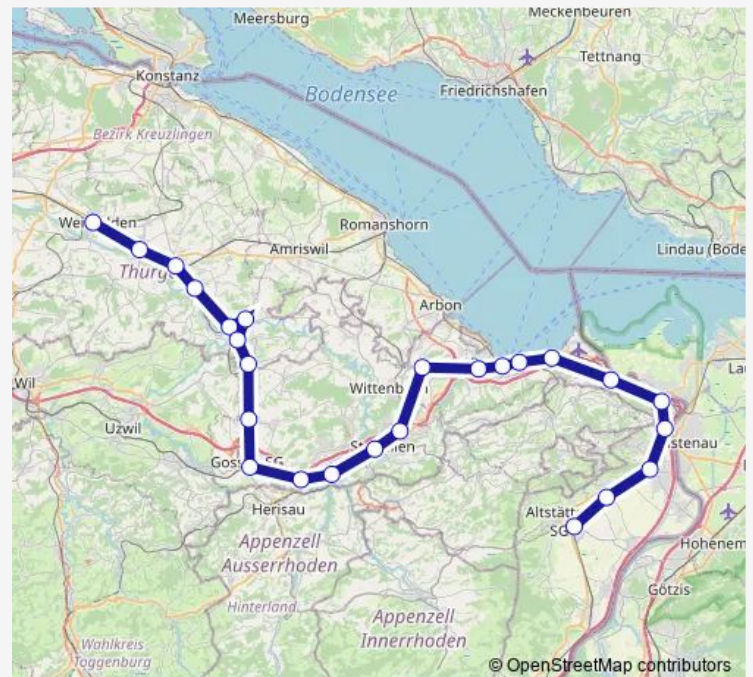

Direction

Altstätten Sg — Weinfelden

25 stops

[Open route schedule](#)

Altstätten Sg

Rebstein-Marbach

Heerbrugg

Au Sg

St. Margrethen Sg

Rheineck

Staad Sg

Rorschach

Rorschach Stadt

Goldach

Mörschwil

St. Gallen St. Fiden

St. Gallen

St. Gallen Bruggen

St. Gallen Winkeln

Gossau Sg

Arnegg

Hauptwil

Bischofszell Stadt

Sitterdorf

Bischofszell Nord

Route schedule

Altstätten Sg — Weinfelden

Monday —

Tuesday —

Wednesday —

Thursday —

Friday —

Saturday —

Sunday 20:06

Route info

Direction: Altstätten Sg

Stops: 25

Trip Duration: 1 hour 50 min