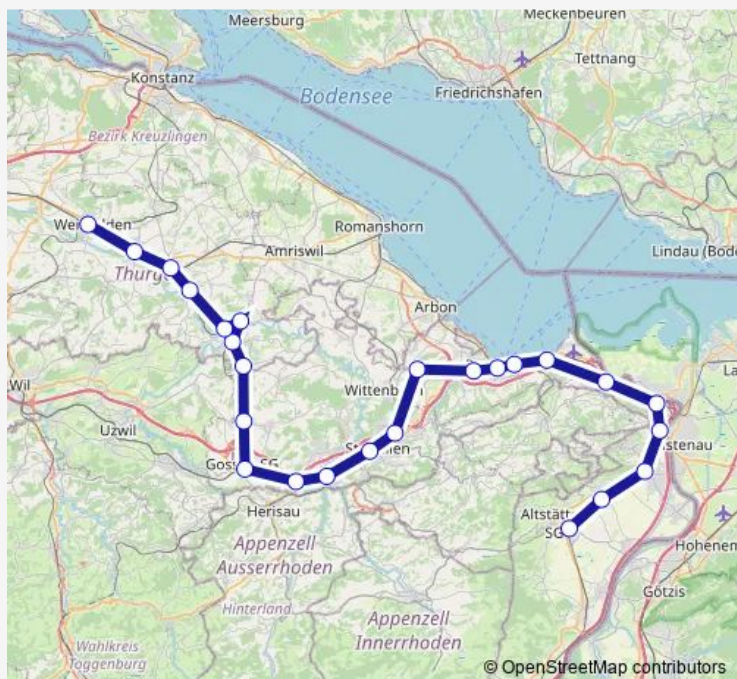

St. Margrethen Sg

Route schedule

Weinfelden — Altstätten Sg

Monday	—
Tuesday	—
Wednesday	—
Thursday	—
Friday	—
Saturday	—
Sunday	21:05

Route info

Direction: Weinfelden

Stops: 25

Trip Duration: 1 hour 48 min

Au Sg

Heerbrugg

Rebstein-Marbach

Altstätten Sg

Direction

Weinfelden — Altstätten Sg

25 stops

[Open route schedule](#)