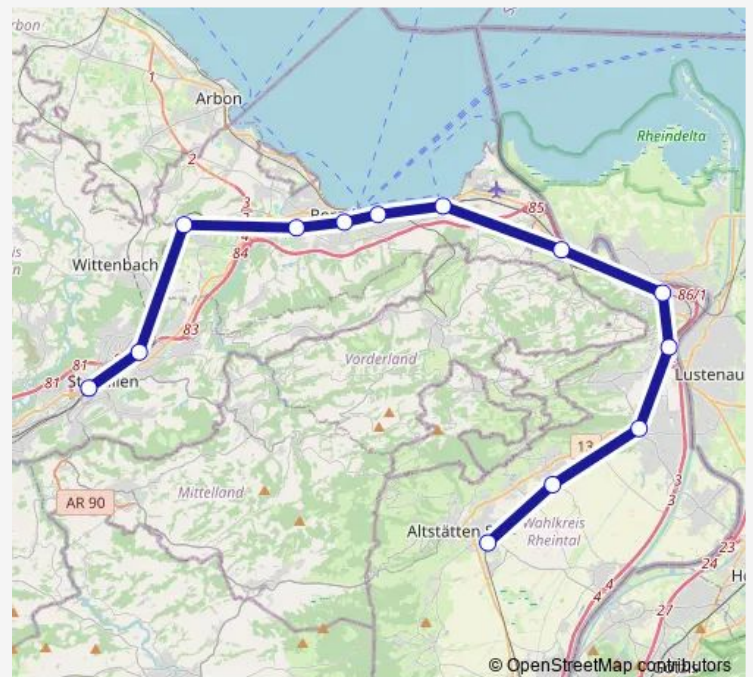

### Route schedule

St. Gallen — Altstätten Sg

Monday —

Tuesday —

Wednesday —

Thursday —

Friday —

Saturday —

### Route info

Direction: St. Gallen

Stops: 13

Trip Duration: 0 hour 56 min