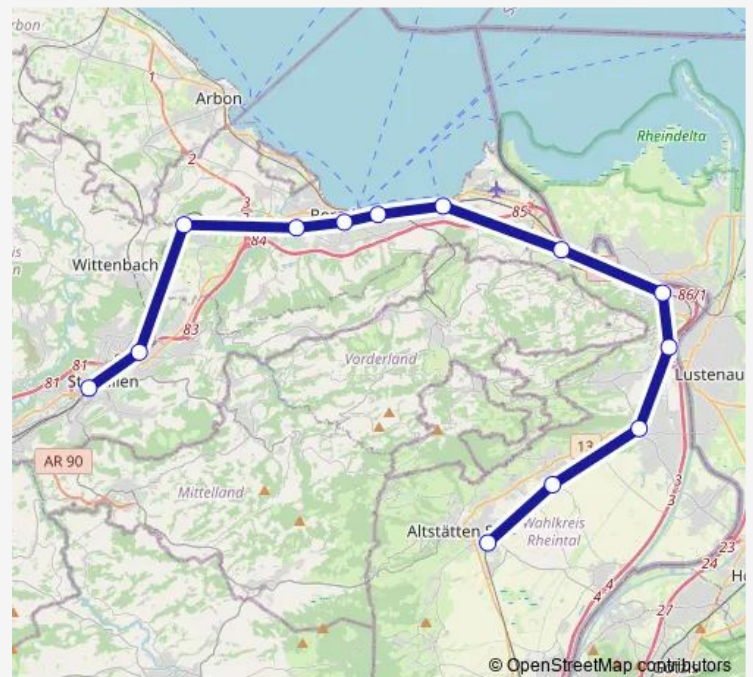

Saturday —

Sunday 22:57

Route info

Direction: St. Gallen

Stops: 13

Trip Duration: 0 hour 56 min

Direction

St. Gallen — Altstätten Sg

13 stops

[Open route schedule](#)

St. Gallen

St. Gallen St. Fiden

Mörschwil

Goldach

Rorschach Stadt

Rorschach

Staad Sg

Rheineck

St. Margrethen Sg

Au Sg

Heerbrugg

Rebstein-Marbach

Altstätten Sg

Route schedule