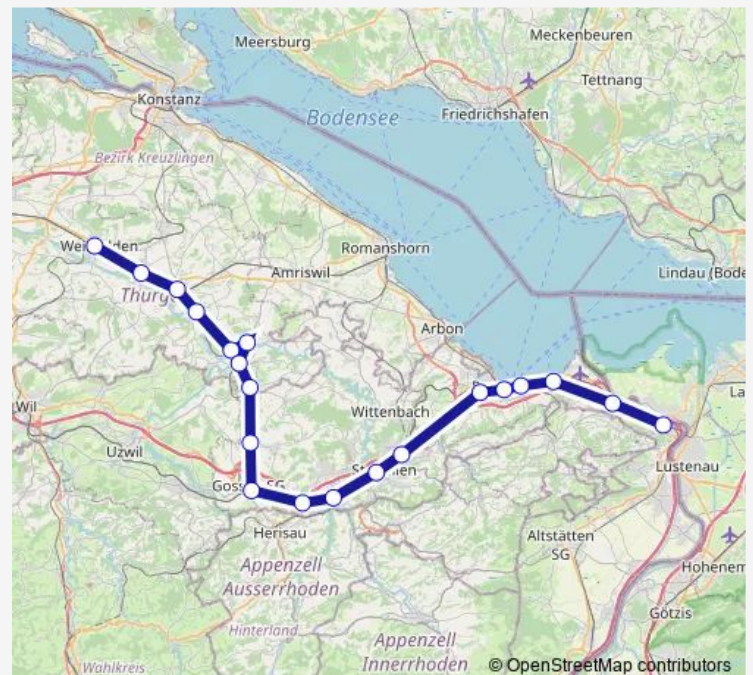

Route schedule

Weinfelden — St. Margrethen Sg

| | |
|-----------|-------|
| Monday | — |
| Tuesday | 11:05 |
| Wednesday | — |
| Thursday | 11:05 |
| Friday | — |
| Saturday | — |
| Sunday | — |

Route info

Direction: Weinfelden

Stops: 20

Trip Duration: 1 hour 21 min

S5 — S 5

Direction

St. Margrethen Sg — Weinfelden

20 stops

[Open route schedule](#)