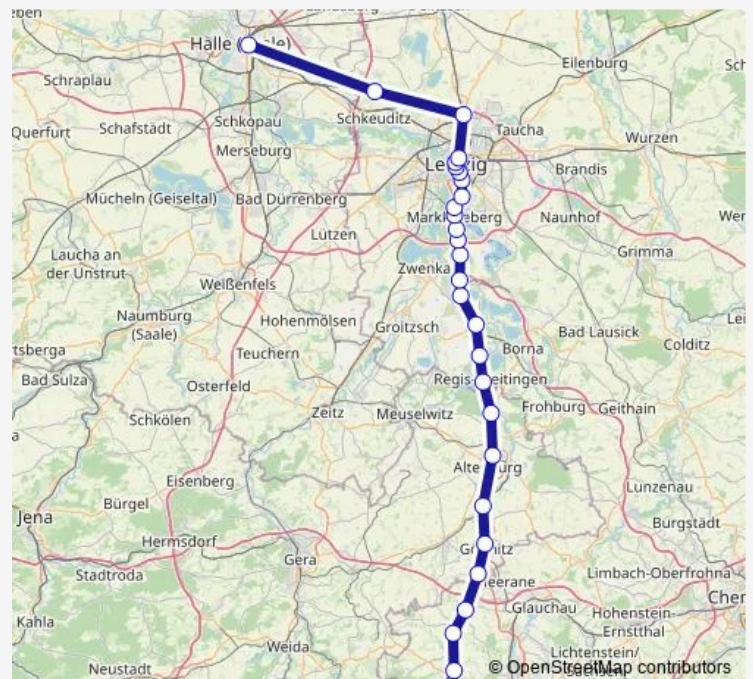

Altenburg

### Route schedule

Halle(Saale)Hbf — Zwickau, Hauptbahnhof

Monday 00:08-00:10<sup>+1</sup>

Tuesday 00:08-23:59

Wednesday 00:08-23:59

Thursday 00:08-23:59

Friday 00:08-00:10<sup>+1</sup>

Saturday 00:08-23:59

### Route info

Direction: Halle(Saale)Hbf

Stops: 31

Trip Duration: 2 hour 5 min

■ S5

Lehndorf(Altenburg)

Gößnitz

Ponitz