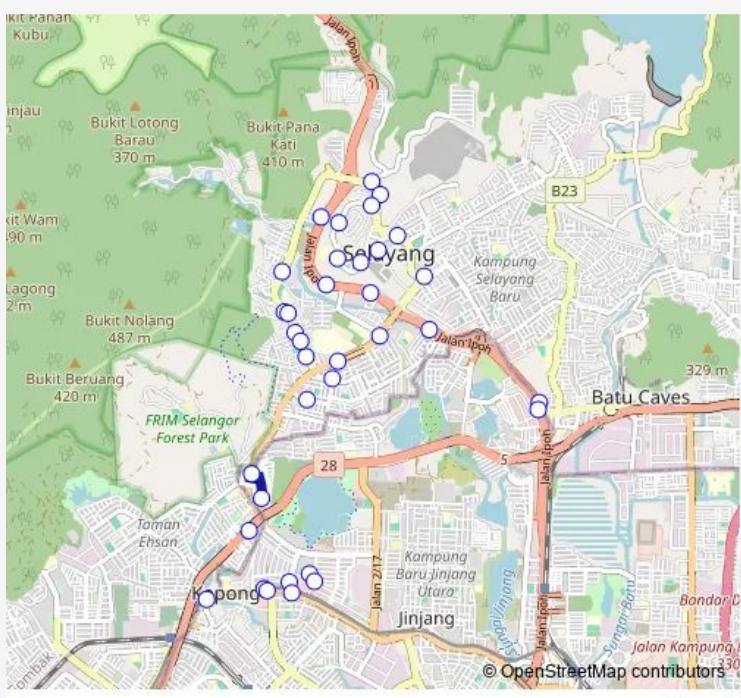

Bus T229 Metro Prima

Go to website

Direction
 Warta Lama, Jalan Ipoh — Jusco Metro Prima, Jalan Kepong
 35 stops
[Open route schedule](#)

- Warta Lama, Jalan Ipoh
- Warta Lama (opp.), Jalan Ipoh
- Caltex Kampung Selayang Pandang, Jalan Ipoh
- Selayang Kompleks One Selayang, Jalan Ipoh
- Perodua Prima Selayang, Jalan Ipoh
- Bus Stop Kolam Air Panas, Jalan Ipoh
- Simpang Majlis Daerah Gombak, Jalan Pinggiran
- Majlis Peperiksaan Malaysia, Jalan Pinggiran
- Apartment KI Park, Persiaran 3
- Puncak Templer (opp.), Persiaran 3
- Apartment Dahlia Blok A, Persiaran 3
- Apartment Dahlia Blok B, Persiaran 3
- (Opp.) Bangunan Mps, Persiaran 3
- Selepas Bulatan Sri Siantan, Persiaran 1
- Selayang Medan Selera, Bulatan Beringin
- Magna Villa, Lebuhraya Selayang Kepong
- Pasaraya Bintang, Lebuhraya Selayang Kepong
- Shell Taman Bidara, Jalan Bukit Idaman
- Simpang Bukit Idaman, Jalan Bukit Idaman
- Apartment Nuri Bukit Idaman, Jalan Bukit Idaman
- IPD Gombak, Jalan Bukit Idaman

Route schedule
 Warta Lama, Jalan Ipoh — Jusco Metro Prima, Jalan Kepong

Monday	06:00
Tuesday	06:00
Wednesday	06:00
Thursday	06:00
Friday	06:00
Saturday	06:00
Sunday	06:00

Route info
 Direction: Warta Lama, Jalan Ipoh
 Stops: 35
 Trip Duration: 17 hour 0 min

T229 — Metro Prima **BusMaps**

Apartment Merak Bukit Idaman, Jalan Bukit Idaman

Simpang Jalan 3/14 Taman Bidara, Jalan Taman Bidara

Taman Selayang Jaya (2), Jalan Selayang Jaya 20

Selayang Mall (opp.), Jalan Selayang Utama 9

Friday 06:00

Saturday 06:00

Sunday 06:00

Route info

Direction: Jusco Metro Prima, Jalan Kepong

Stops: 30

Trip Duration: 17 hour 0 min

Majlis Peperiksaan Malaysia (opp.), Jalan Pinggiran