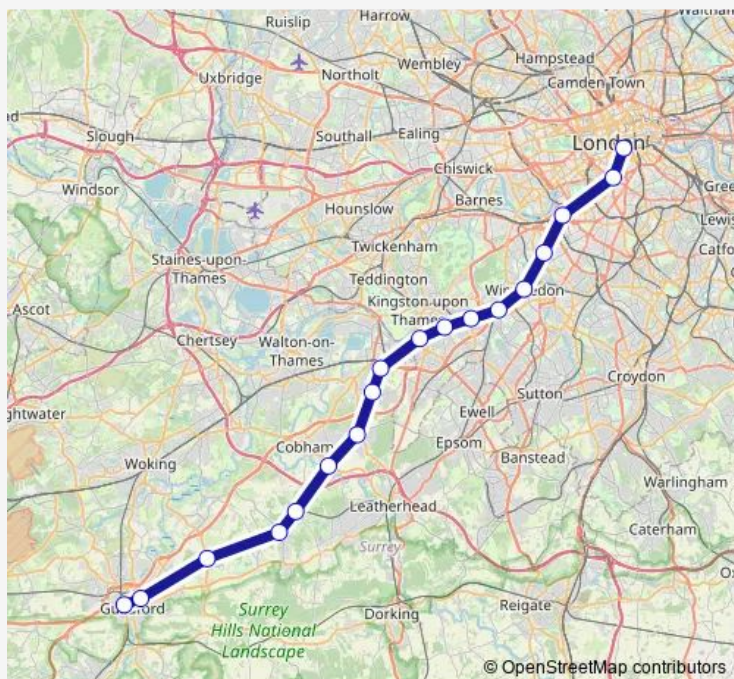

Rail Sw:Gld->Wat SW train service from GLD to Wat

[Go to website](#)

Direction

Guildford — London Waterloo

18 stops

[Open route schedule](#)

- Guildford
- Worplesdon
- Woking
- West Byfleet
- Byfleet & New Haw
- Weybridge
- Walton-on-Thames
- Hersham
- Esher
- Surbiton
- Berrylands
- New Malden
- Raynes Park
- Wimbledon
- Earlsfield
- Clapham Junction
- Vauxhall
- London Waterloo

Route schedule

Guildford — London Waterloo

Monday	00:06-08:46
Tuesday	04:20-08:46
Wednesday	04:20-08:46
Thursday	04:20-08:46
Friday	04:20-08:46
Saturday	04:25-00:39 ⁺¹
Sunday	00:39-00:34 ⁺¹

Route info

Direction: Guildford

Stops: 18

Trip Duration: 1 hour 11 min

■ Sw:Gld->Wat — SW train service from GLD to Wat

Direction

Guildford — London Waterloo

18 stops

[Open route schedule](#)

Guildford