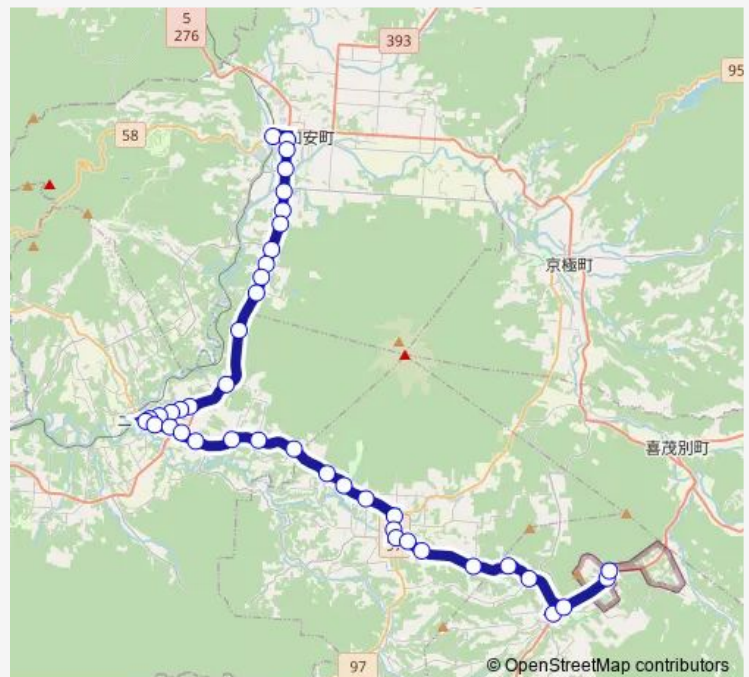

### Route schedule

洞爺湖温泉 — ルスツリゾートホテル前

Monday 06:15

Tuesday 06:15

Wednesday 06:15

Thursday 06:15

Friday 06:15

Saturday 06:15

### Route info

Direction: 洞爺湖温泉

Stops: 20

Trip Duration: 0 hour 40 min