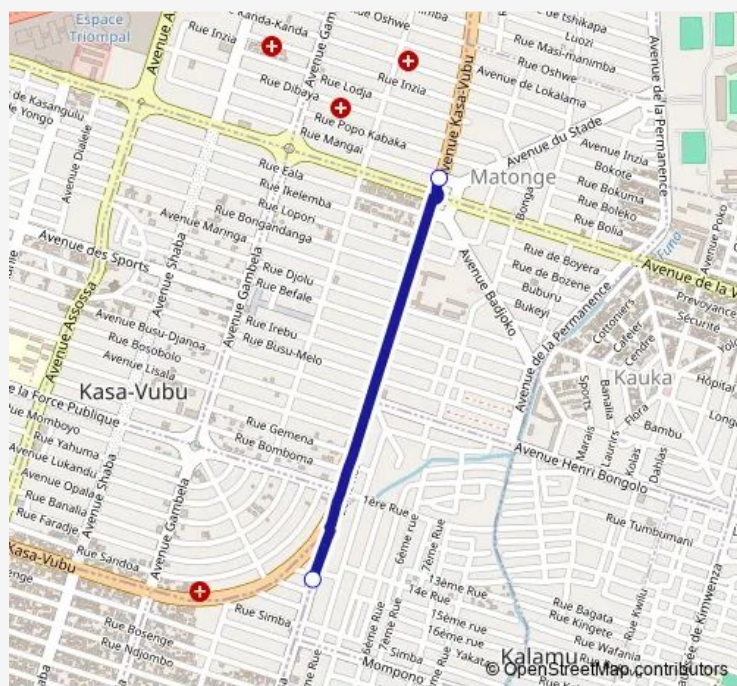

Bus Makala Le Destin_TO _ Victoire

[Go to website](#)

Direction

unknown — unknown

2 stops

[Open route schedule](#)

unknown

unknown

Route schedule

unknown — unknown

Monday 16:30

Tuesday 16:30

Wednesday 16:30

Thursday 16:30

Friday 16:30

Saturday —

Sunday —

Route info

Direction: unknown

Stops: 2

Trip Duration: 0 hour 10 min

Makala Le Destin_TO _ Victoire

Direction

unknown — unknown

unknown

unknown

Route schedule

unknown — unknown

Monday	17:07
Tuesday	17:07
Wednesday	17:07
Thursday	17:07
Friday	17:07
Saturday	—
Sunday	—

Route info

Direction: unknown

Stops: 8