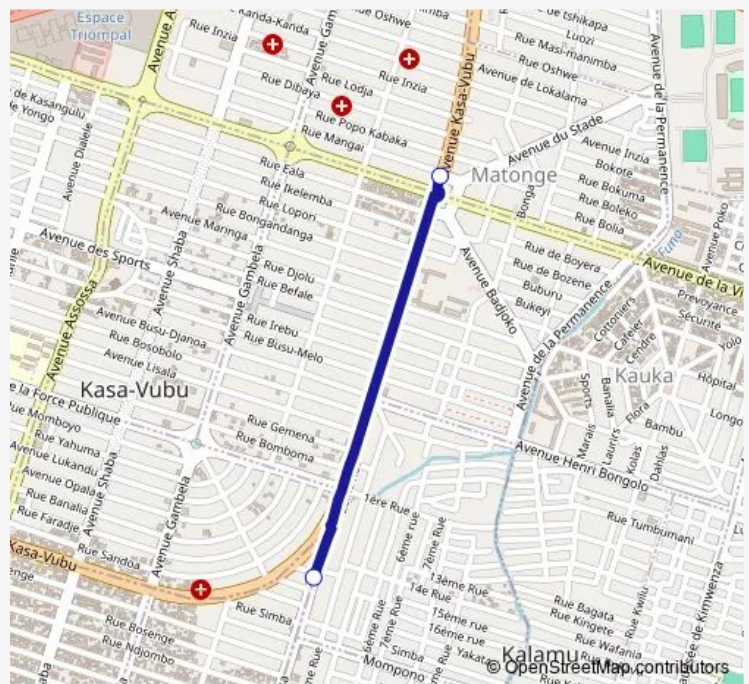

## Bus Makala Le Destin\_TO \_ Victoire

[Go to website](#)

### Direction

unknown — unknown

2 stops

[Open route schedule](#)

unknown

unknown

### Route schedule

unknown — unknown

Monday 16:30

Tuesday 16:30

Wednesday 16:30

Thursday 16:30

Friday 16:30

Saturday —

### Route info

Direction: unknown

Stops: 2

Trip Duration: 0 hour 10 min

Makala Le Destin\_TO \_ Victoire

**Direction**

unknown — unknown

7 stops