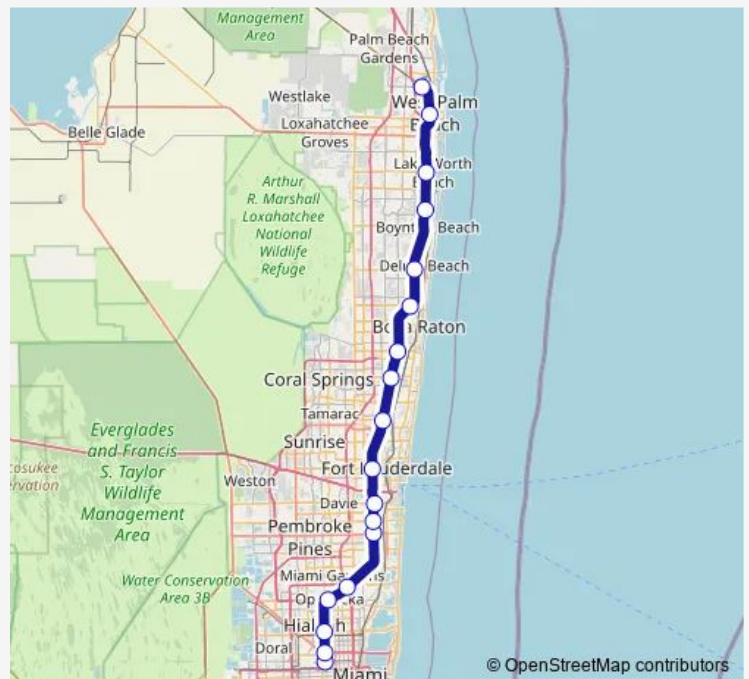

Direction

Miami Airport Station — Mangonia Park Station

18 stops

[Open route schedule](#)

- Miami Airport Station
- Hialeah Market Station
- Metrorail Transfer Station
- Opa-Locka Station
- Golden Glades Station
- Hollywood Station
- Sheridan Street Station
- Ft Lauderdale Airport Station
- Fort Lauderdale Station
- Cypress Creek Station
- Pompano Beach Station
- Deerfield Beach Station
- Boca Raton Station
- Delray Beach Station
- Boynton Beach Station
- Lake Worth Station
- West Palm Beach Station
- Mangonia Park Station

Route schedule

Miami Airport Station — Mangonia Park Station

Monday	00:00-21:50
Tuesday	00:00-21:50
Wednesday	00:00-21:50
Thursday	00:00-21:50
Friday	00:00-21:50
Saturday	04:52-20:52
Sunday	04:52-20:52

Route info

Direction: Miami Airport Station

Stops: 18

Trip Duration: 1 hour 55 min

Direction

Mangonia Park Station — Miami Airport Station

18 stops

[Open route schedule](#)

Mangonia Park Station

West Palm Beach Station

Lake Worth Station

Boynton Beach Station

Delray Beach Station

Boca Raton Station

Deerfield Beach Station

Pompano Beach Station

Cypress Creek Station