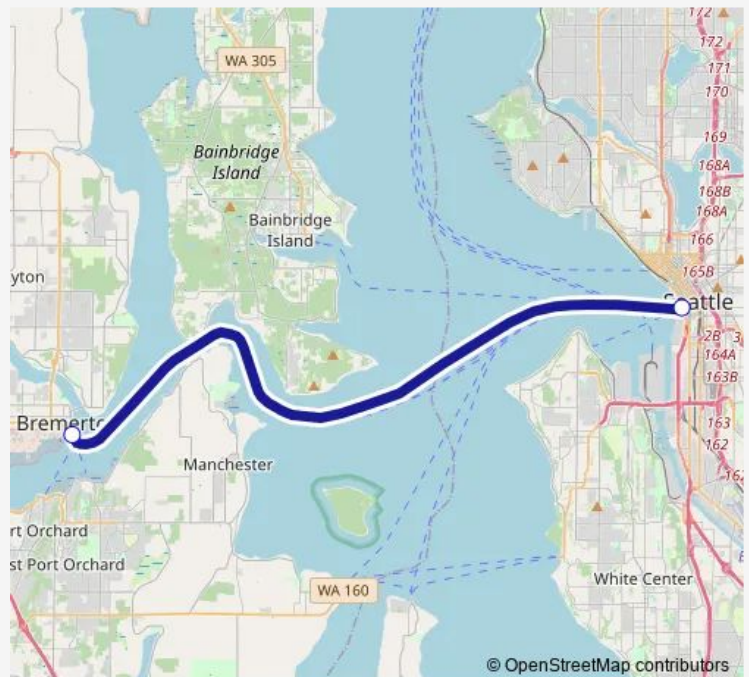

### Direction

Bremerton Fast Ferry Dock — Pier 50 Seattle Ferry Dock

2 stops

[Open route schedule](#)

Bremerton Fast Ferry Dock

Pier 50 Seattle Ferry Dock

### Route schedule

Bremerton Fast Ferry Dock — Pier 50 Seattle Ferry Dock

Monday 04:40-21:00

Tuesday 04:40-21:00

Wednesday 04:40-21:00

Thursday 04:40-21:00

Friday 04:40-21:00

Saturday 10:50-20:10

### Route info

Direction: Bremerton Fast Ferry Dock

Stops: 2

Trip Duration: 0 hour 30 min

400 — Bremerton-Seattle Fast Ferry

400 Ferry time schedules and route maps are available in an offline PDF at [busmaps.com](https://busmaps.com). Use the [busmaps.com](https://busmaps.com) website to see live bus times, train schedule or subway schedule, and step-by-step directions for all public transit in Seattle