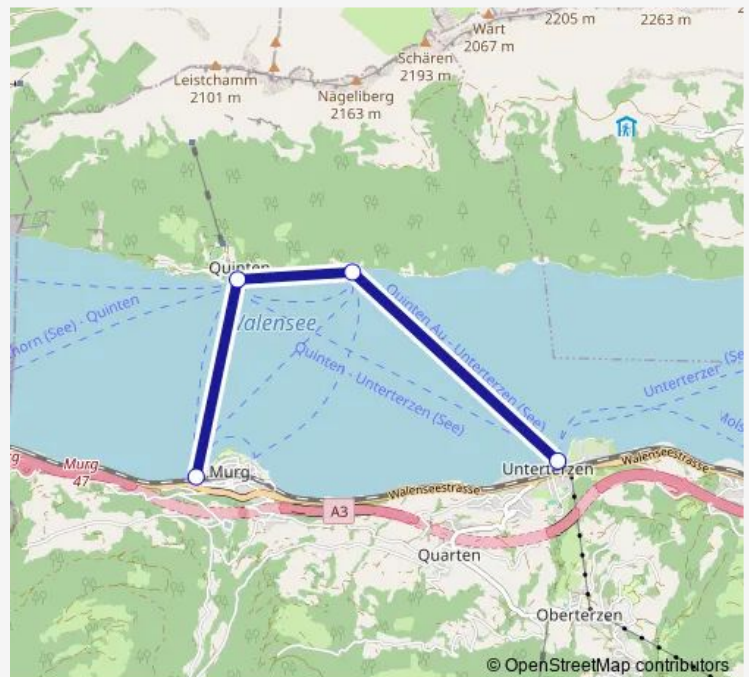

Ferry 400 BAT 400

[Go to website](#)

Direction

undefined — undefined

0 stops

[Open route schedule](#)

Route schedule

undefined — undefined

Monday 07:03

Tuesday 07:03

Wednesday 07:03

Thursday 07:03

Friday 07:03

Saturday 07:03

Sunday 07:03

Route info

Direction:

Stops: 0

Trip Duration: – min

■ 400 — BAT 400