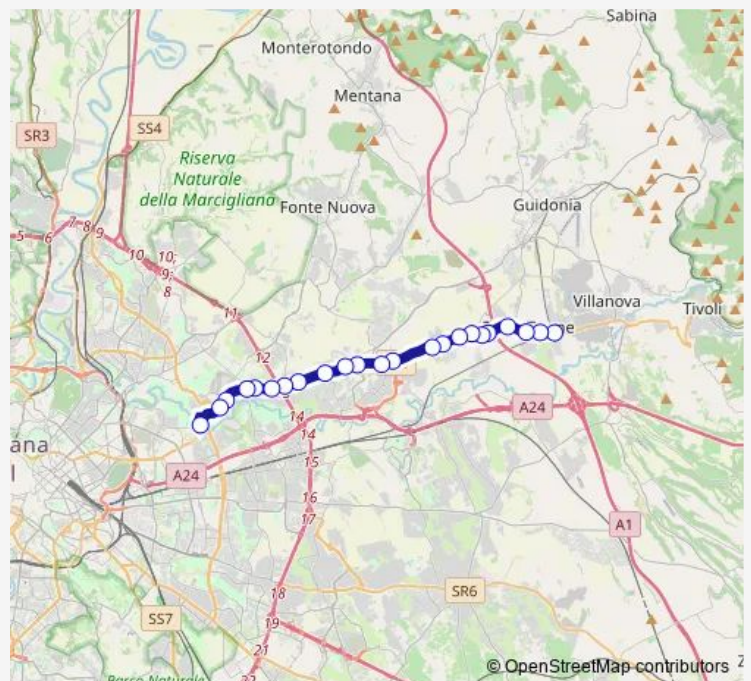

Route schedule

Guidonia | Via Tiburtina (Villalba) # f11884 — ROMA | Ponte Mammolo (Metro B) # f9021

Monday 09:00-17:25

Tuesday 04:40-06:40

Wednesday —

Thursday 09:00-17:25

Friday 09:00-17:25

Saturday 04:40-16:30

Sunday —

Route info

Direction: Guidonia | Via Tiburtina (Villalba) # f11884

Stops: 23

Trip Duration: 0 hour 40 min

Villalba - Roma Ponte Mammolo # Tv17a

Roma | Rebibbia (Metro B) # f11766

ROMA | Ponte Mammolo (Metro B) # f9021