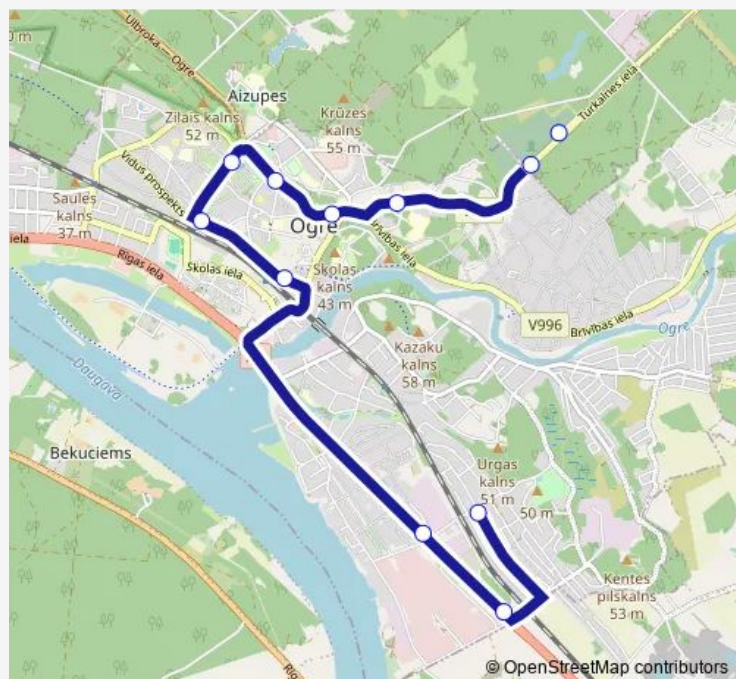

Bus 3014 Pārogres gatve-Māļkalnes prospekts-Kapi

[Go to website](#)

Direction

Māriņe — Ogres kapi

11 stops

[Open route schedule](#)

- Māriņe
- Karjera iela
- Vidzemes iela
- Kultūras nams
- Māļkalnes prospekts
- Jaunogres pamatskola
- Meža prospekts
- Bibliotēka
- Slimnīca
- Kapi
- Ogres kapi

Route schedule

Māriņe — Ogres kapi

| | |
|-----------|-------|
| Monday | 09:50 |
| Tuesday | 09:50 |
| Wednesday | 09:50 |
| Thursday | 09:50 |
| Friday | 09:50 |
| Saturday | 09:50 |
| Sunday | 09:50 |

Route info

Direction: Māriņe

Stops: 11

Trip Duration: 0 hour 32 min

Direction

Mālkalnes prospekts — Mārīte

5 stops

[Open route schedule](#)

Route info

Direction: Mālkalnes prospekts

Stops: 5

Trip Duration: 0 hour 18 min

3014 Bus time schedules and route maps are available in an offline PDF at busmaps.com. Use the busmaps.com website to see live bus times, train schedule or subway schedule, and step-by-step directions for all public transit in Ogre