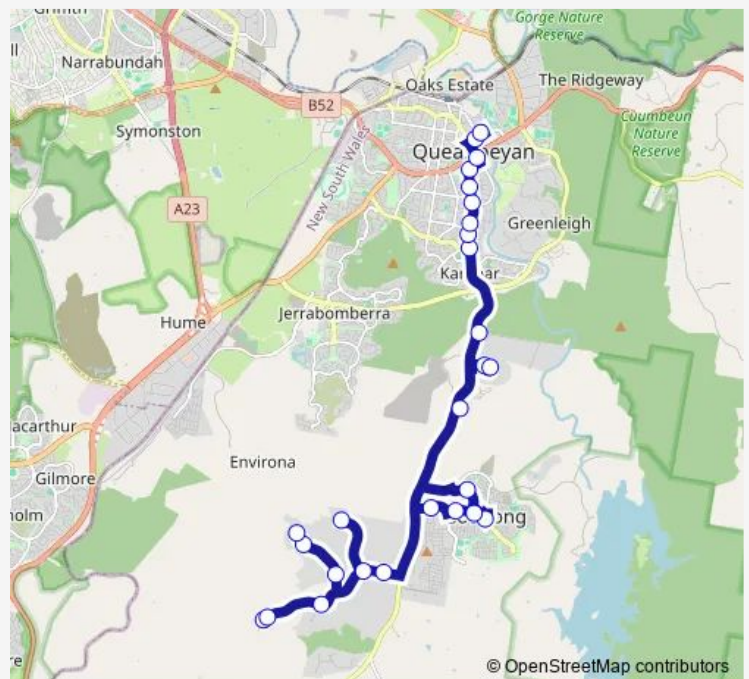

332 Fernleigh Dr

Fernleigh Dr Opp Beatty Pl

37 Swan Dr

137 Swan Dr

Swan Dr Turnaround

Cavanagh Cl Turnaround

Fernleigh Dr After Cavanagh Cl

Fernleigh Dr After Gibbs Pl

Beltana Park, Beltana Av

Gorman Dr Opp The Anglican School Googong

Googong North Village Centre, Gorman Dr

The Anglican School Googong, Gorman Dr

Gorman Dr After Hearne St

Wellsvale Dr After Glenrock Dr

631 Old Cooma Rd

61 Tempe Cres

83 Tempe Cres

Wickerslack Lane Before Old Cooma Rd

Cooma St After Southbar Rd

Route schedule

Fernleigh Dr Turnaround — Queanbeyan Interchange, Stand 2

Monday	07:20
Tuesday	07:20
Wednesday	07:20
Thursday	07:20
Friday	07:20
Saturday	—
Sunday	—

Route info

Direction: Fernleigh Dr Turnaround

Stops: 28

Trip Duration: 0 hour 40 min

S224 — Fernleigh to Queanbeyan Interchange via Googong

Cooma St Opp Pindari Cres

Cooma St At Kenneth Pl

Cooma St Opp Thorpe Av