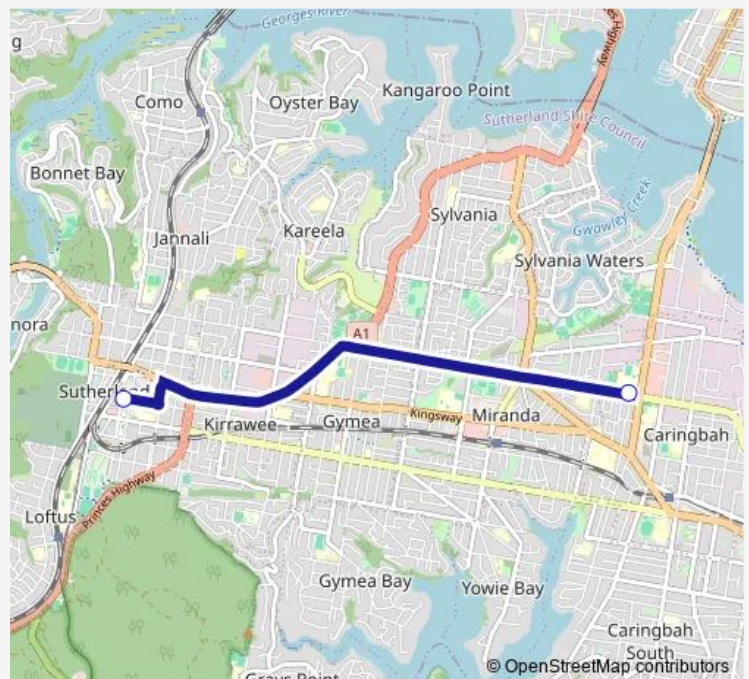

School Bus S224 Endeavour Sports HS to Sutherland Station

[Go to website](#)

Direction

Endeavour Sports High School, Access Rd, The Boulevard — Sutherland Station, Flora St, Stand F

2 stops

[Open route schedule](#)

Endeavour Sports High School, Access Rd, The Boulevard

Sutherland Station, Flora St, Stand F

Route schedule

Endeavour Sports High School, Access Rd, The Boulevard — Sutherland Station, Flora St, Stand F

Monday	13:53
Tuesday	14:53
Wednesday	14:53
Thursday	14:53
Friday	14:53
Saturday	—
Sunday	—

Route info

Direction: Endeavour Sports High School, Access Rd, The Boulevard

Stops: 2

Trip Duration: 0 hour 18 min

S224 School Bus time schedules and route maps are available in an offline PDF at busmaps.com. Use the busmaps.com website to see live bus times, train schedule or subway schedule, and step-by-step directions for all public transit in Sydney