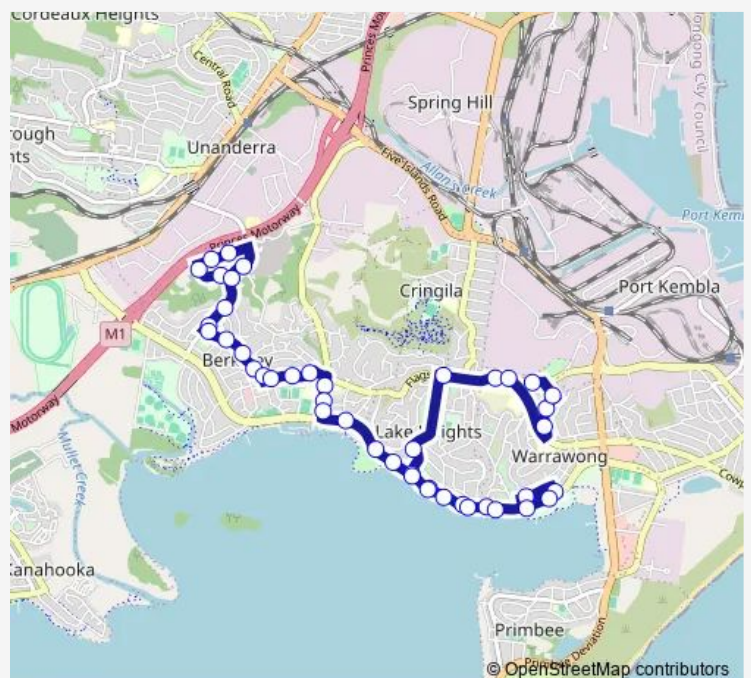

Route schedule

Hopman Cres Opp Newcombe St — St Francis Assisi Primary, Flagstaff Rd

Monday	08:05
Tuesday	08:05
Wednesday	08:05
Thursday	08:05
Friday	08:05
Saturday	—
Sunday	—

Route info

Direction: Hopman Cres Opp Newcombe St

Stops: 43

Trip Duration: 0 hour 31 min

388 Northcliffe Dr

Northcliffe Dr Before Lake Heights Rd

Northcliffe Dr At Lake Heights Rd

Lakes Heights Public School, Northcliffe Dr

Northcliffe Dr At St Cloud Cres

Northcliffe Dr Opp Illawarra Yacht Club

Stuart Rd After Jackson Av

Walker St At Northcliffe Dr

Northcliffe Dr Opp Walker St

Northcliffe Dr Opp Jackson Av

Illawarra Yacht Club, Northcliffe Dr

Northcliffe Dr Opp St Cloud Cres

Northcliffe Dr Opp Buena Vista Av