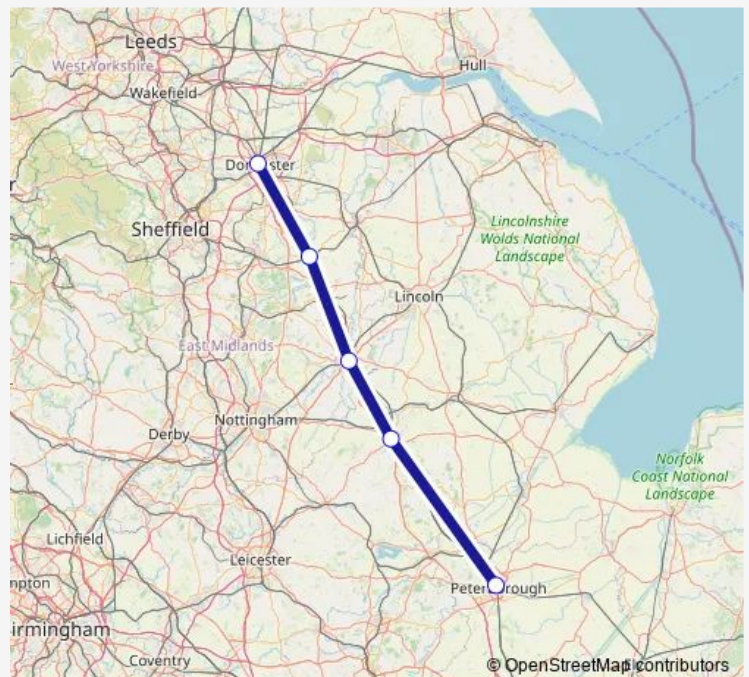

### Direction

Doncaster — Peterborough

5 stops

[Open route schedule](#)

Doncaster

Retford

Newark North Gate

Grantham

### Route schedule

Doncaster — Peterborough

Monday —

Tuesday —

Wednesday —

Thursday —

Friday —

Saturday 05:07-06:37

### Route info

Direction: Doncaster

Stops: 5

Trip Duration: 1 hour 5 min

■ Gr:Don->Pbo — GR train service from DON to Pbo

Gr:Don->Pbo Rail time schedules and route maps are available in an offline PDF at [busmaps.com](https://busmaps.com). Use the [busmaps.com](https://busmaps.com) website to see live bus times, train schedule or subway schedule, and step-by-step directions for all public transit in Peterborough