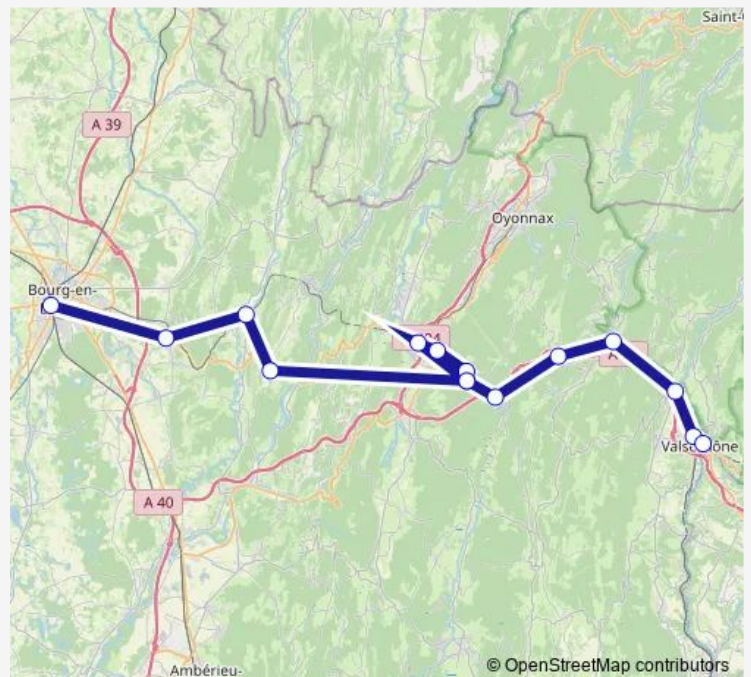

Tuesday 16:32

Wednesday 16:32

Thursday 16:32

Friday —

Saturday —

Sunday —

Route info

Direction: Bellegarde (Valserine), gare

Stops: 15

Trip Duration: 1 hour 50 min

X36

Direction

Bourg-en-Bresse, Gare — Bellegarde (Valserine), gare

15 stops

[Open route schedule](#)

Bourg-en-Bresse, Gare

Ceyzeriat-Mairie

Villereversure, Gare

Hautecourt-Romanèche, Primaire

Nantua, Nantua

La Cluse, Gare

Montréal-la-C, La-Cluse-Ville

Nantua, Esplanade

Nantua, Nantua