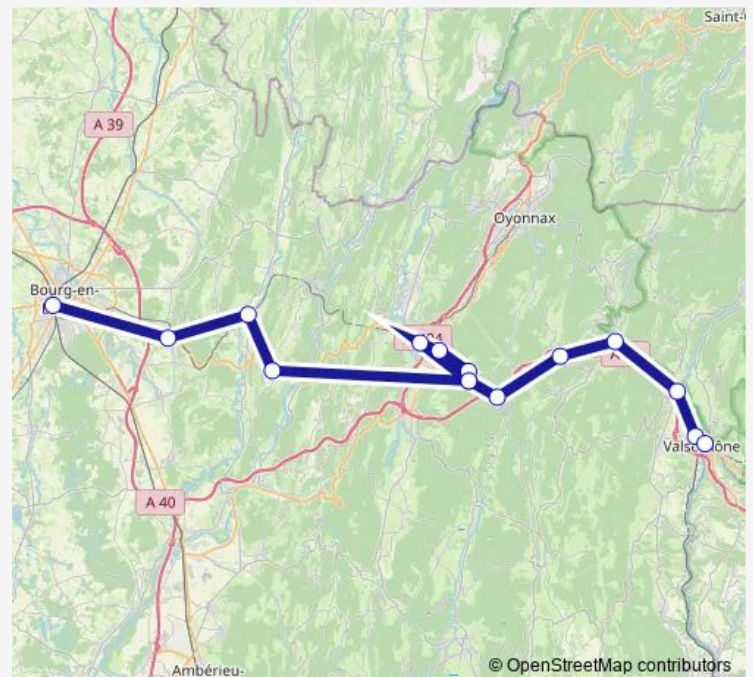

Villereversure, Gare

Ceyzeriat-Mairie

Bourg-en-Bresse, Gare

### Route schedule

Bellegarde (Valserine), gare — Bourg-en-Bresse, Gare

Monday 16:32

Tuesday 16:32

Wednesday 16:32

Thursday 16:32

Friday —

Saturday —

### Route info

Direction: Bellegarde (Valserine), gare

Stops: 15

Trip Duration: 1 hour 50 min

■ X36