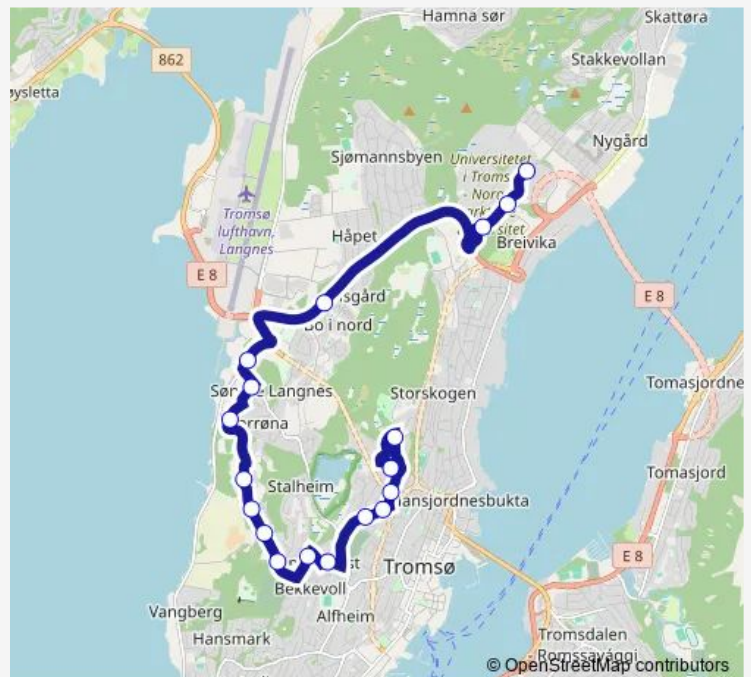

Elverhøy

Sommerlyst skole

Trykkbassenget

Myrengvegen sør

Myreng

Skoglyst

Route schedule

Unn — Skoglyst

Monday 15:10-20:10

Tuesday 15:10-20:10

Wednesday 15:10-20:10

Thursday 15:10-20:10

Friday 15:10-20:10

Saturday —

Sunday —

Route info

Direction: Unn

Stops: 16

Trip Duration: 0 hour 19 min

■ X36 — Unn - Uit - Åsgård - Myreng

Direction

Myreng — Unn

18 stops

[Open route schedule](#)

Myreng

Skoglyst

Snarvegen

Bispegården

Trykkbassenget

Sommerlyst skole

Elverhøy

Holtvegen