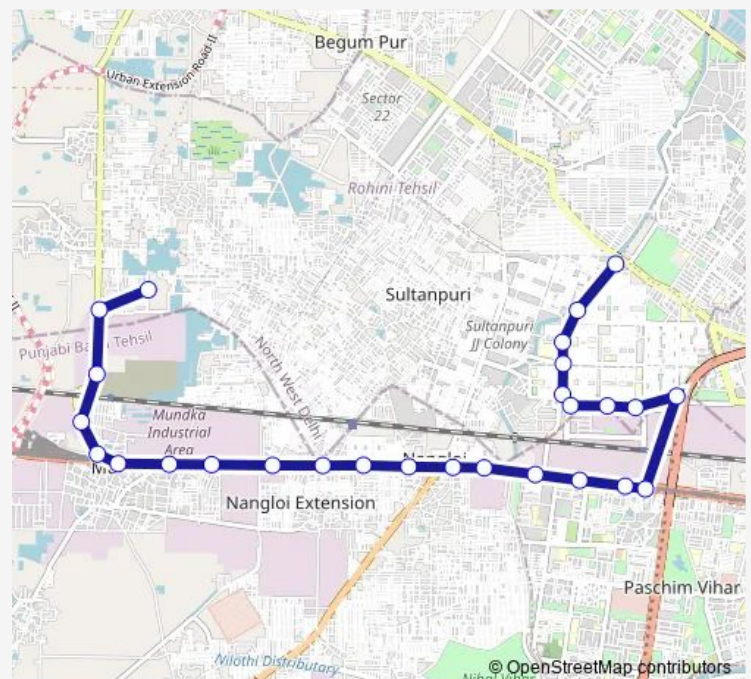

Rajdhani Park

Swarn Park

Mundka Village Crossing

Route schedule

Mangol Puri Y Block — Rani Khera Depot li

Monday 12:55-23:27

Tuesday 12:55-23:27

Wednesday 12:55-23:27

Thursday 12:55-23:27

Friday 12:55-23:27

Saturday 12:55-23:27

Sunday 12:55-23:27

Route info

Direction: Mangol Puri Y Block

Stops: 27

Trip Duration: 0 hour 51 min

901stldown

BusMaps

Mundka Village Metro Station

Mundka School (Rani Khera Road)

Friends Enclave Mundka

Mundka Railway Station

Rani Khera Depot Crossing

Rani Khera Depot li