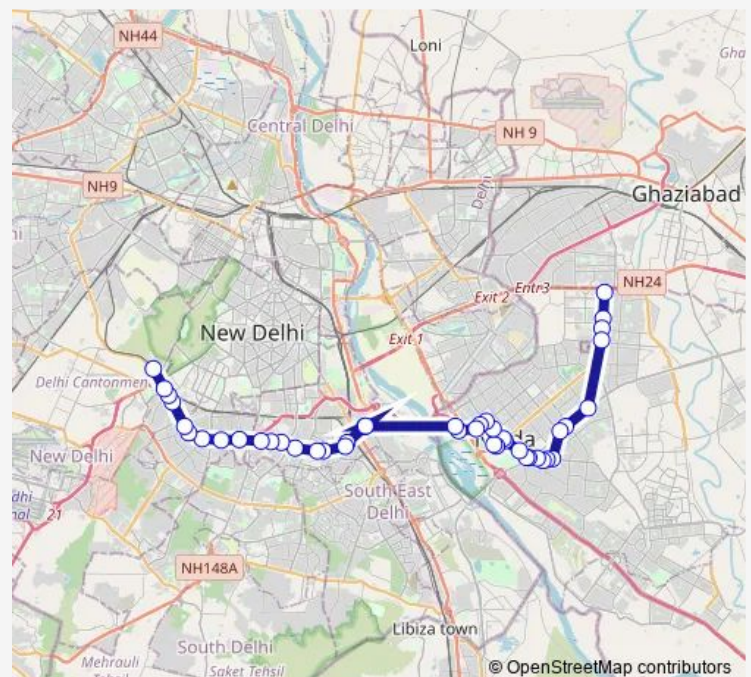

### Route schedule

Noida Sec 62 (Eletronic City) — Dhaula Kuan

Monday 05:43-22:43

Tuesday 05:43-22:43

Wednesday 05:43-22:43

Thursday 05:43-22:43

Friday 05:43-22:43

Saturday 05:43-22:43

Sunday 05:43-22:43

### Route info

Direction: Noida Sec 62 (Eletronic City)

Stops: 43

Trip Duration: 2 hour 1 min

323down

BusMaps

Bhel Power Station

DND Border Toll Bridge Plaza