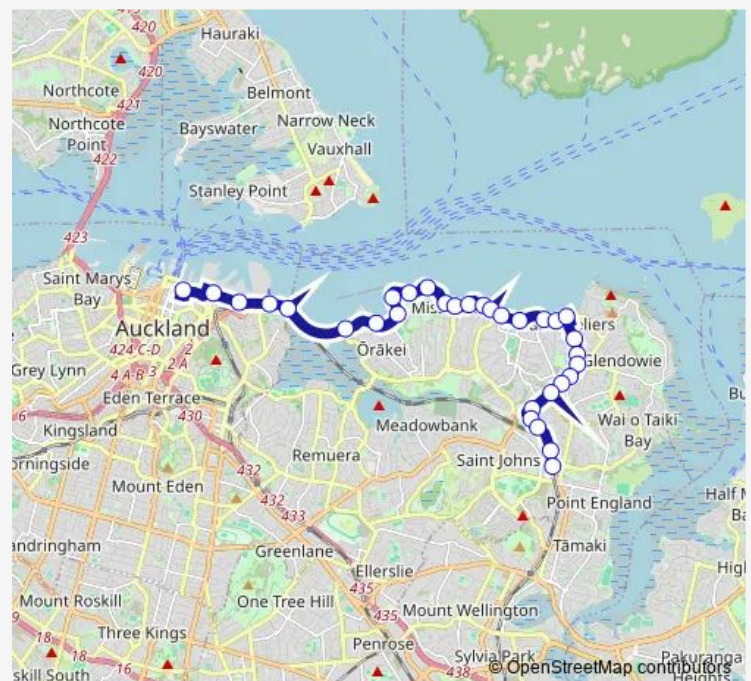

Direction

Britomart Commerce Street — Stop C Glen Innes Station

32 stops

[Open route schedule](#)

- Britomart Commerce Street
- Woolworths Quay Street
- The Strand
- Teal Park
- Parnell Baths
- Tamaki Drive/Ngapipi Road
- Okahu Street
- Orakei Domain
- Kelly Tarlton's
- Bastion Point/Takaparawha
- Tamaki Yacht Club
- Selwyn Domain
- Stop B Mission Bay
- Selwyn Avenue
- 163 Tamaki Drive
- Tamaki Drive/Kohimarama Road
- Kohimarama Beach
- Sage Road
- Tamaki Drive/Long Drive
- Vellenoweth Green
- Stop B St Heliers

Route info

Direction: Britomart Commerce Street

Stops: 32

Trip Duration: 0 hour 32 min

St Philip's Church

Woodside Crescent

St Heliers School

Eastmed Medical Centre

Bastion Point/Takaparawha

Kelly Tarlton's

Orakei Domain

Okahu Street

Route schedule

Stop A Glen Innes Station — Britomart Commerce Street

Monday 05:30-23:20

Tuesday 05:30-23:20

Trip Duration: 0 hour 34 min

Tamaki Drive/Ngapipi Road

Parnell Baths

Teal Park

The Strand

Woolworths Quay Street

Britomart Commerce Street

TMK Bus time schedules and route maps are available in an offline PDF at busmaps.com. Use the busmaps.com website to see live bus times, train schedule or subway schedule, and step-by-step directions for all public transit in Auckland