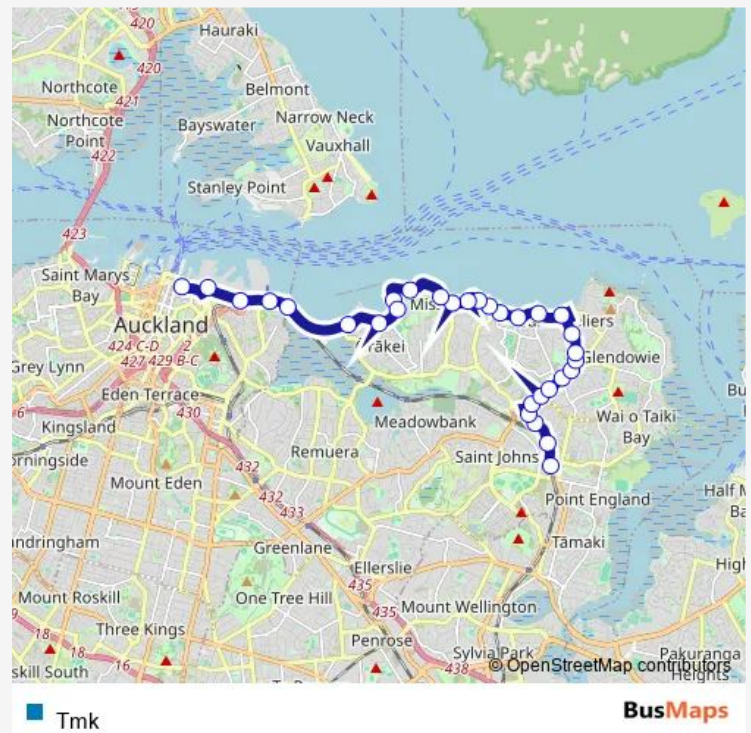

Saturday 03:00-02:00⁺¹

Sunday 03:00-23:55

Route info

Direction: Britomart Commerce Street

Stops: 32

Trip Duration: 0 hour 33 min

St Philip's Church

Woodside Crescent

Stop A Mission Bay

Selwyn Domain

Bastion Point/Takaparawha

Kelly Tarlton's

Orakei Domain

Okahu Street

Route schedule

Stop A Glen Innes Station — Britomart Commerce Street

Direction: Stop A Glen Innes Station

Stops: 31

Trip Duration: 0 hour 34 min

Tamaki Drive/Ngapipi Road

Parnell Baths

Teal Park

The Strand

Woolworths Quay Street