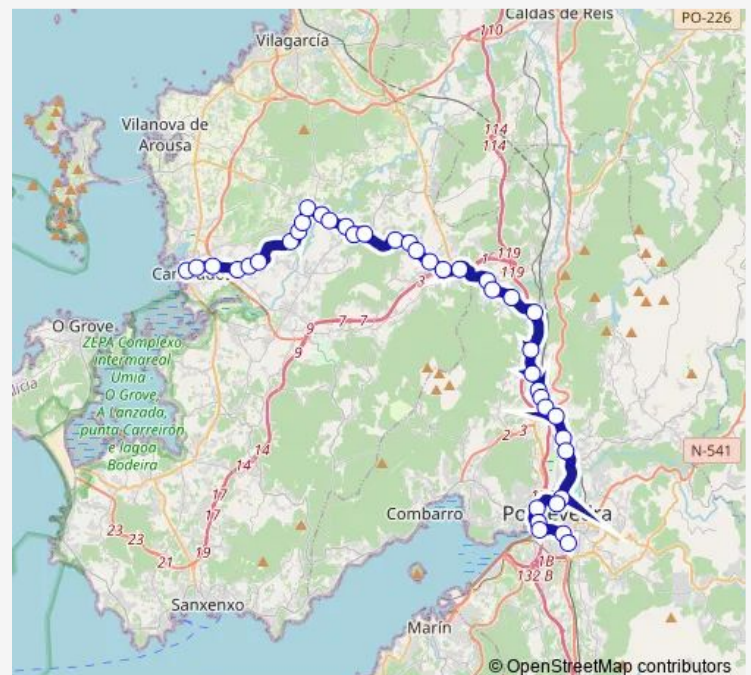

Thursday —

Friday 10:30-19:30

Saturday —

Sunday —

Route info

Direction: Pontevedra E.A.

Stops: 40

Trip Duration: 0 hour 50 min